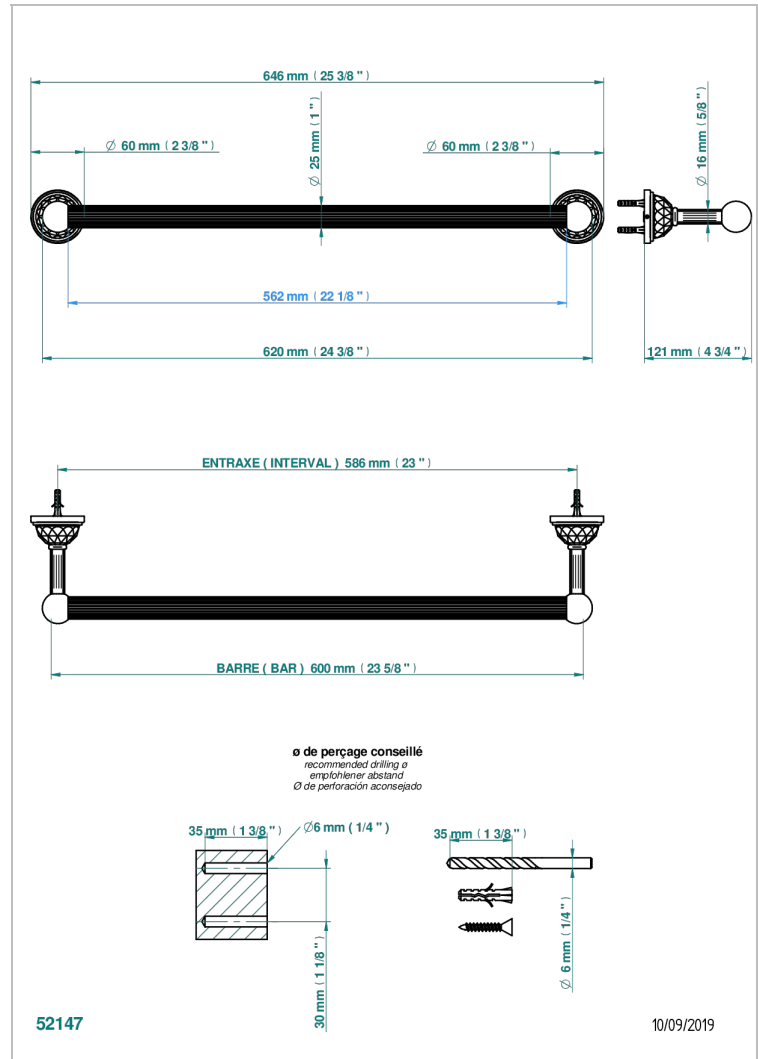

# MANDARINE CRISTALLIA DIAMANT

U1K-526/60

Bath towel holder, length: 600 mm

THG<sup>®</sup>  
PARIS

## CARACTERÍSTICAS

- Mandarine Cristallia Diamant
- Bath towel holder, length: 600 mm