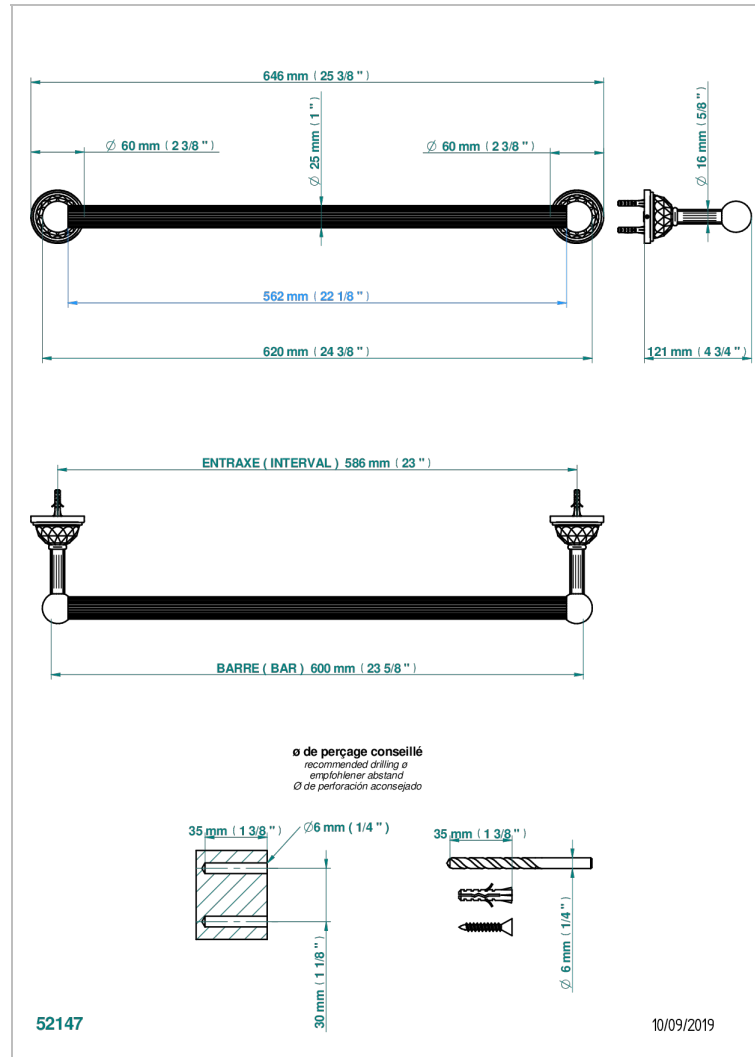

MANDARINE CRISTALLIA DIAMANT

U1K-526/60

Bath towel holder, length: 600 mm

THG[®]
PARIS

CHARACTERISTIC

- Mandarine Cristallia Diamant
- Bath towel holder, length: 600 mm

AVAILABLE FINITIONS

Antique nickel - H28
Black ceram - D30
Blush PVD - H62
Brass color PVD - H49
Brown bronze color PVD - F33
Gold color PVD - H52