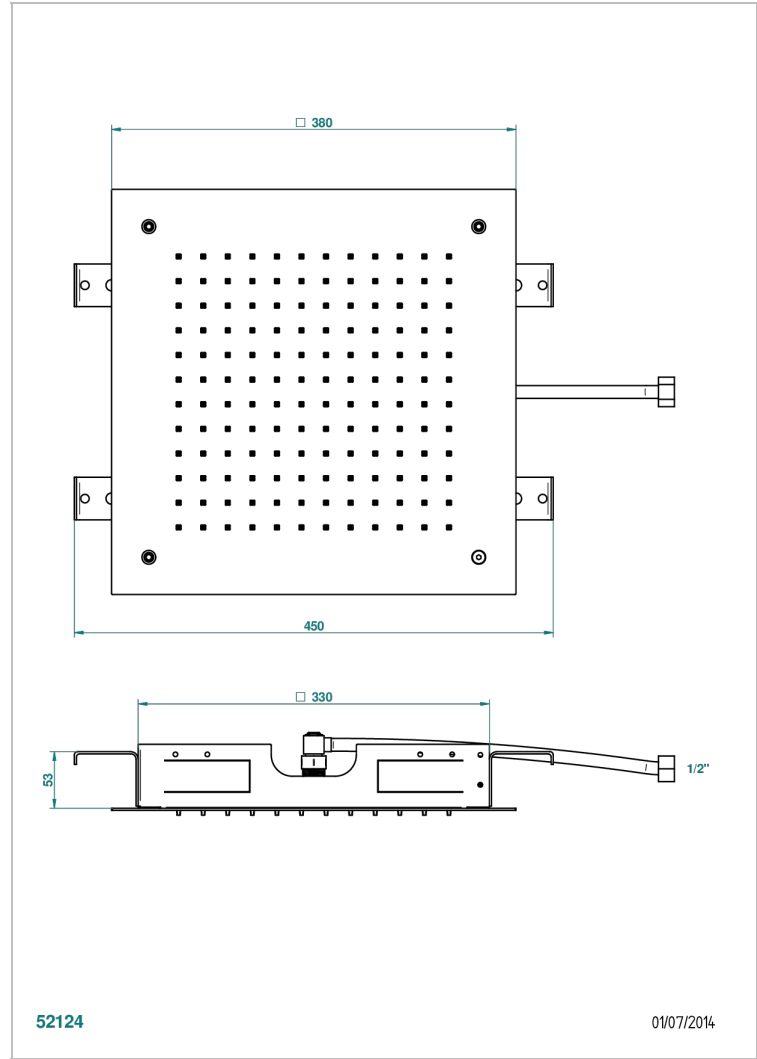

# GENERAL PRODUCTS

G00-493

Sky shower 15" x15" (available in shiny stainless steel A08 and PVD finishes)

THG<sup>®</sup>  
PARIS

52124

01/07/2014

## CHARACTERISTIC

- Sky shower equipped with a flow limiter
- Requires a minimum false ceiling of 9 cm
- Showerhead with silicone nozzles to facilitate the removal of limescale
- Installation of a water softener is strongly recommended