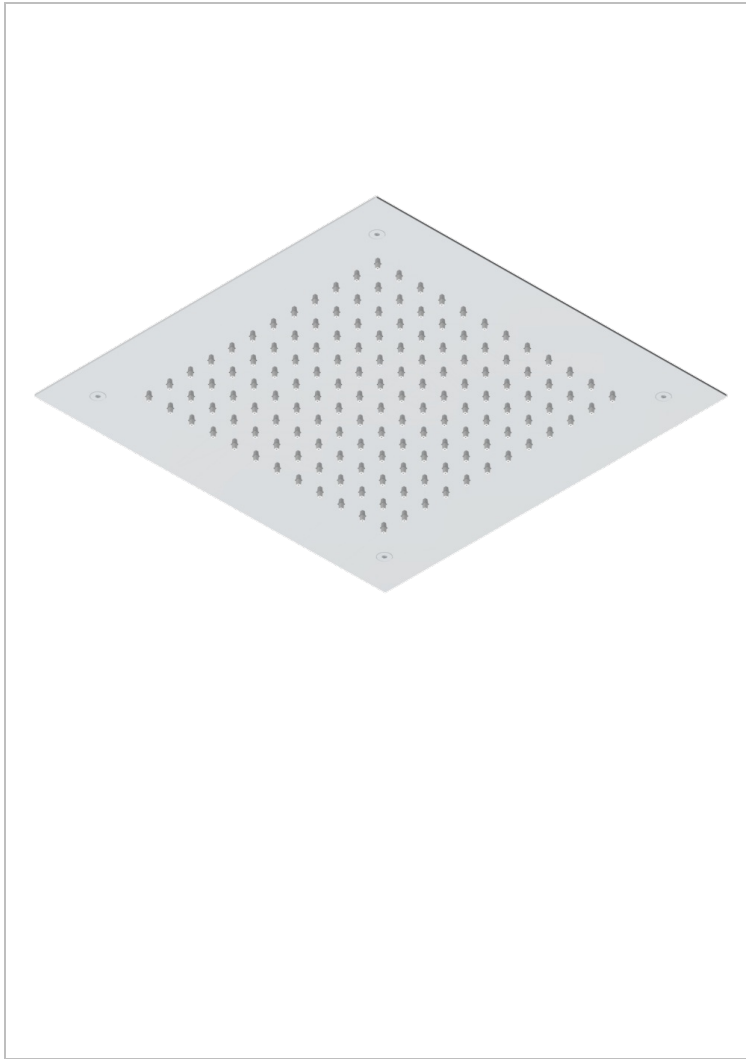

# GENERAL PRODUCTS

G00-493

Sky shower 15" x15" (available in shiny stainless steel A08 and PVD finishes)

THG<sup>®</sup>  
PARIS

52124

01/07/2014

## CHARACTERISTIC

- Sky shower equipped with a flow limiter
- Requires a minimum false ceiling of 9 cm
- Showerhead with silicone nozzles to facilitate the removal of limescale
- Installation of a water softener is strongly recommended

## AVAILABLE FINITIONS

Blush PVD - H62  
Brass color PVD - H49  
Brown bronze color PVD - F33  
Gold color PVD - H52  
Graphite PVD - H64  
Matt Umber PVD - H67

Matt blush PVD - H60  
Matt brass color PVD - H50  
Matt brown bronze color PVD - F34  
Matt gold color PVD - H53  
Matt graphite PVD - H65  
Matt nickel color PVD - H56

Nickel color PVD - H55  
Umber PVD - H66  
shiny stainless steel - A08