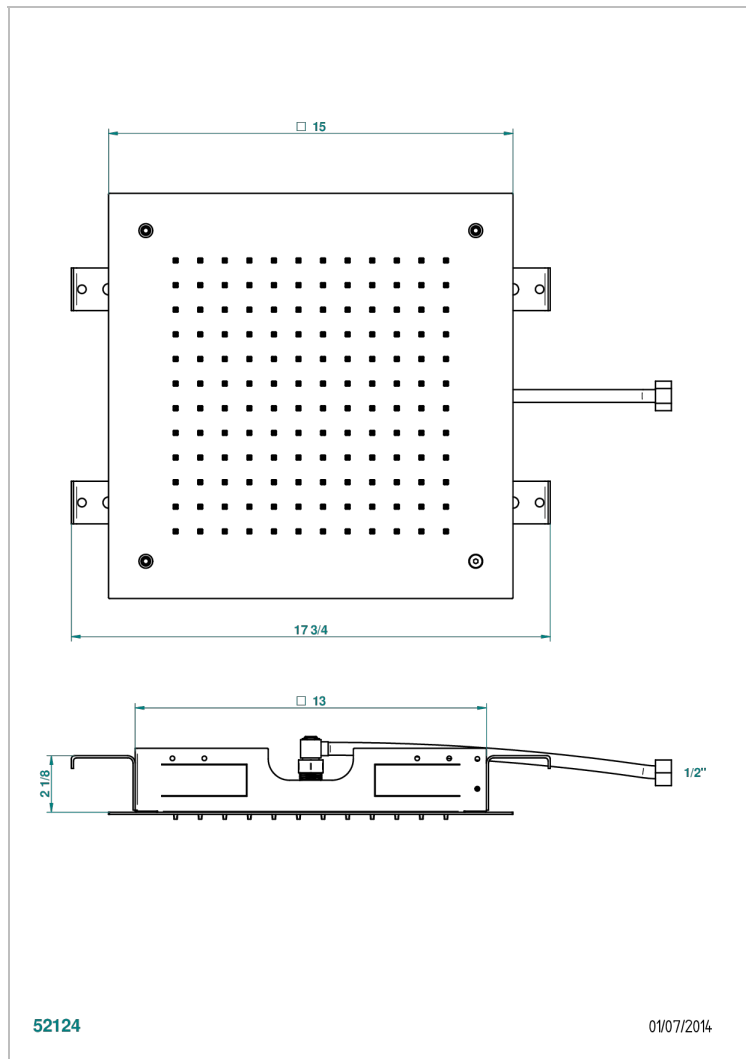

GENERAL PRODUCTS

G00-493

Sky shower 15" x15" (available in shiny stainless steel A08 and PVD finishes)

THG[®]
PARIS

CHARACTERISTIC

- Sky shower equipped with a flow limiter
- Requires a minimum false ceiling of 9 cm
- Showerhead with silicone nozzles to facilitate the removal of limescale
- Installation of a water softener is strongly recommended

TECHNICAL SPECS

- Recommandé : 3 bars (max. 5 bars) - Advised : 43,5 psi (max. 72 psi)
- 15 l/min à 3 bars (4 gpm at 43.5 psi)

AVAILABLE FINITIONS

Blush PVD - H62
Brass color PVD - H49
Brown bronze color PVD - F33
Gold color PVD - H52
Graphite PVD - H64
Matt Umber PVD - H67