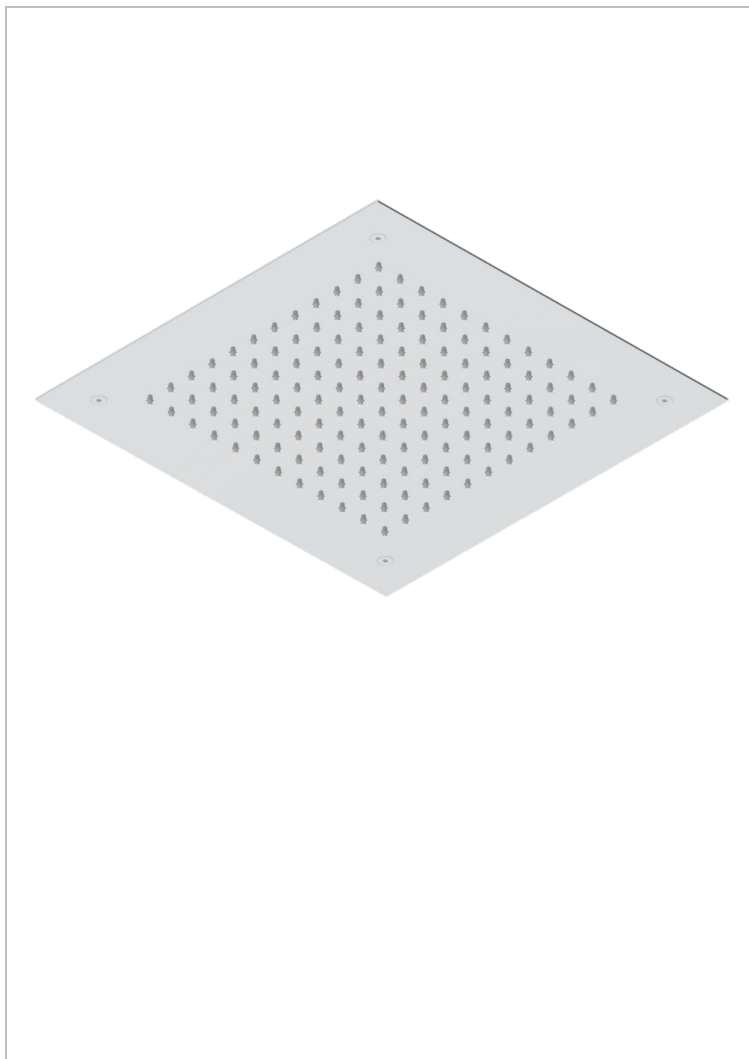

GENERAL PRODUCTS

G00-493

Sky shower 15" x15" (available in shiny stainless steel A08 and PVD finishes)

THG[®]
PARIS

CHARACTERISTIC

- Sky shower equipped with a flow limiter
- Requires a minimum false ceiling of 9 cm
- Showerhead with silicone nozzles to facilitate the removal of limescale
- Installation of a water softener is strongly recommended

TECHNICAL SPECS

- Recommandé : 3 bars (max. 5 bars) - Advised : 43,5 psi (max. 72 psi)
- 15 l/min à 3 bars (4 gpm at 43.5 psi)

AVAILABLE FINITIONS

Blush PVD - H62
Brass color PVD - H49
Brown bronze color PVD - F33
Gold color PVD - H52
Graphite PVD - H64
Matt Umber PVD - H67

Matt blush PVD - H60
Matt brass color PVD - H50
Matt brown bronze color PVD - F34
Matt gold color PVD - H53
Matt graphite PVD - H65
Matt nickel color PVD - H56

Nickel color PVD - H55
Umber PVD - H66
shiny stainless steel - A08