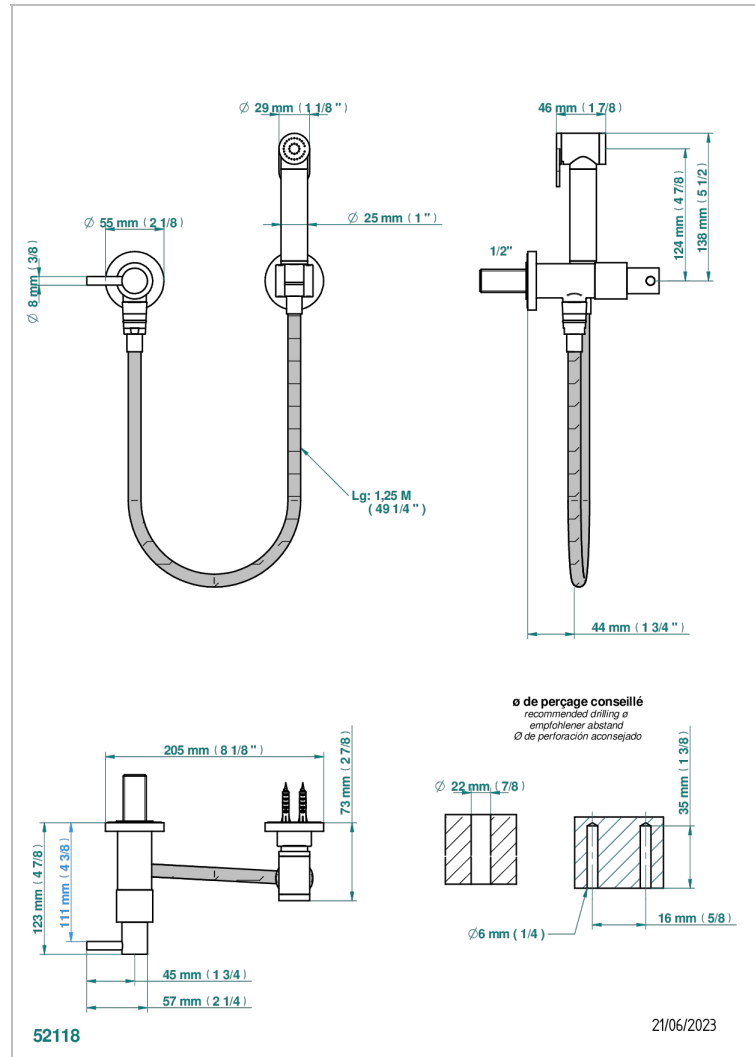

# NANO WITH LEVER

G5B-5840/8

Wc douche set including: valve, trigger spray, reinforced hose (1.25m) and hook

## CHARACTERISTIC

- ACS : 19ACCLY406

## AVAILABLE FINITIONS

- Antique nickel - H28
- Black ceram - D30
- Matt chrome - C02
- Matt gold - F07
- Matt nickel (color finish) - C01
- Polished chrome (color finish) - A02

- Polished chrome / Polished gold (color finish) - G02
- Polished gold (color finish) - F01
- Polished nickel - B01
- Soft gold - F30
- Soft matt gold - F31