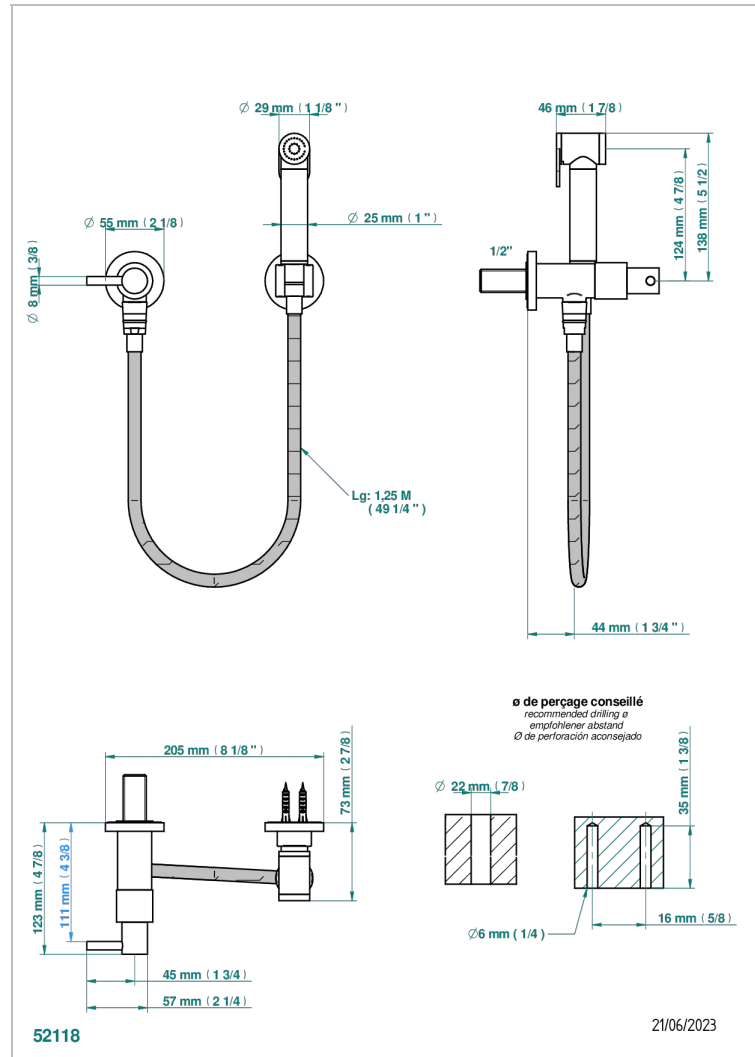

NANO WITH LEVER

G5B-5840/8

THG[®]
PARIS

Wc douche set including: valve, trigger spray, reinforced hose (1.25m) and hook

CHARACTERISTIC

- ACS : 19ACCLY406

STANDARDS

AVAILABLE FINITIONS

- Antique nickel - H28
- Black ceram - D30
- Matt chrome - C02
- Matt gold - F07
- Matt nickel (color finish) - C01
- Polished chrome (color finish) - A02

- Polished chrome / Polished gold (color finish) - G02
- Polished gold (color finish) - F01
- Polished nickel - B01
- Soft gold - F30
- Soft matt gold - F31