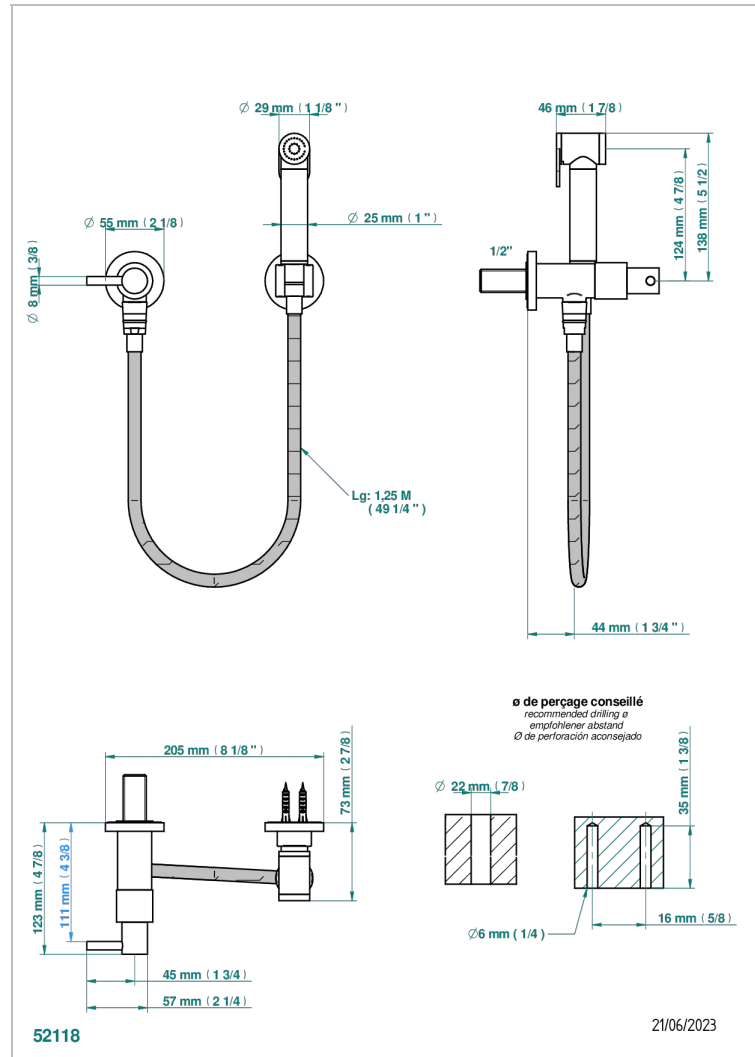

NANO WITH LEVER

G5B-5840/8

Wc douche set including: valve, trigger spray, reinforced hose (1.25m) and hook

CHARACTERISTIC

- ACS : 19ACCLY406

STANDARDS

AVAILABLE FINITIONS

- Antique nickel - H28
- Black ceram - D30
- Matt chrome - C02
- Matt gold - F07
- Matt nickel (color finish) - C01
- Polished chrome (color finish) - A02

- Polished chrome / Polished gold (color finish) - G02
- Polished gold (color finish) - F01
- Polished nickel - B01
- Soft gold - F30
- Soft matt gold - F31