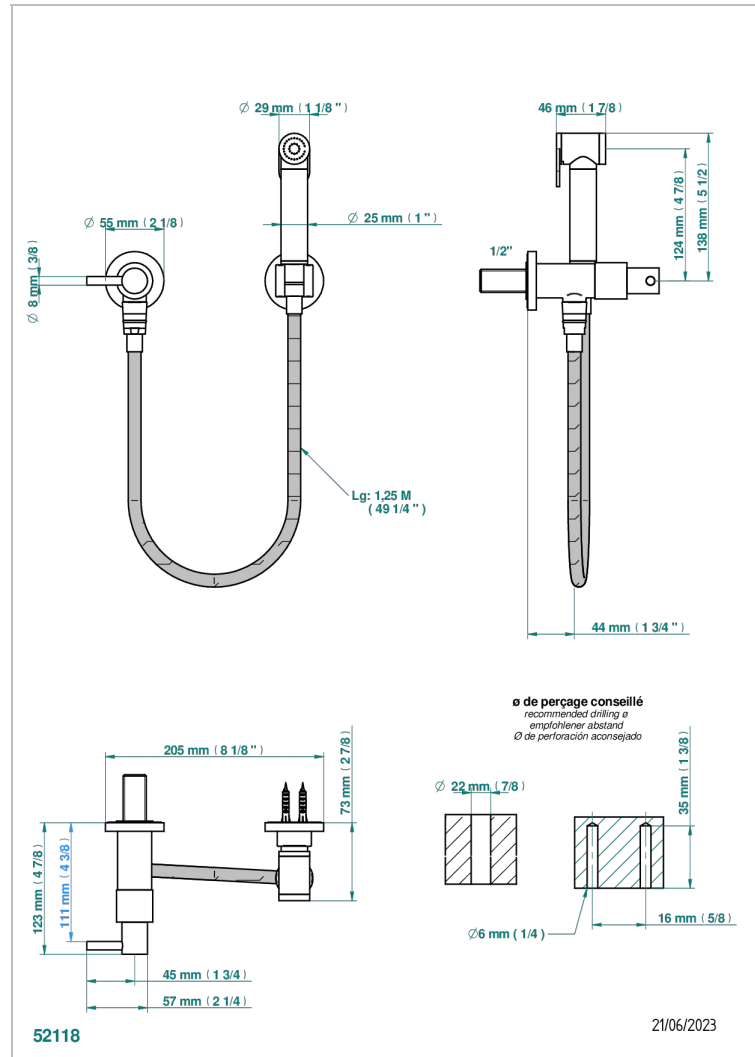

NANO

G5A-5840/8

Wc douche set including: valve, trigger spray, reinforced hose (1.25m) and hook

CHARACTERISTIC

- ACS : 19ACCLY406

STANDARDS

AVAILABLE FINITIONS

- Antique nickel - H28
- Black ceram - D30
- Matt chrome - C02
- Matt gold - F07
- Matt nickel (color finish) - C01
- Polished chrome (color finish) - A02

- Polished chrome / Polished gold (color finish) - G02
- Polished gold (color finish) - F01
- Polished nickel - B01
- Soft gold - F30
- Soft matt gold - F31