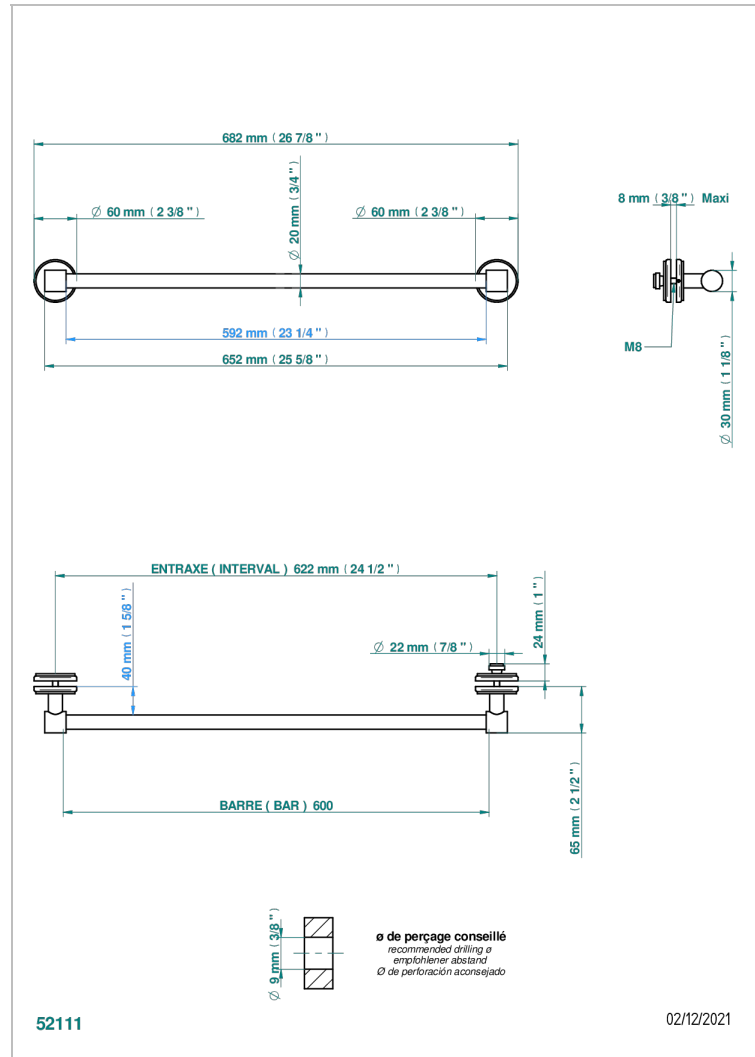

PETALE DE CRISTAL - CRISTAL NEGRO

U6D-514V2

THG[®]
PARIS

Towel rail with one rail for glass door with knob on side and escutcheon the other side

CARACTERÍSTICAS

- Pétales de Cristal - cristal negro
- Towel rail with one rail for glass door with knob on side and escutcheon the other side