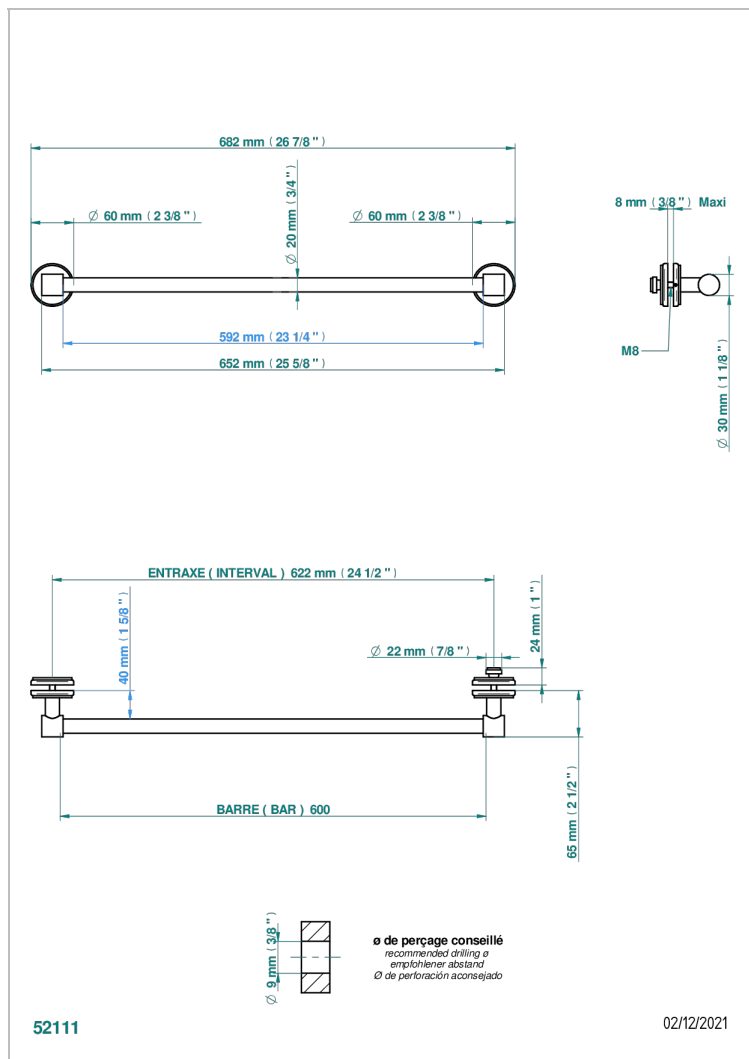

PETALE DE CRISTAL - BLACK CRYSTAL

U6D-514V2

Towel rail with one rail for glass door with knob on side and escutcheon the other side

CHARACTERISTIC

- Pétale de Cristal - Black crystal
- Towel rail with one rail for glass door with knob on side and escutcheon the other side