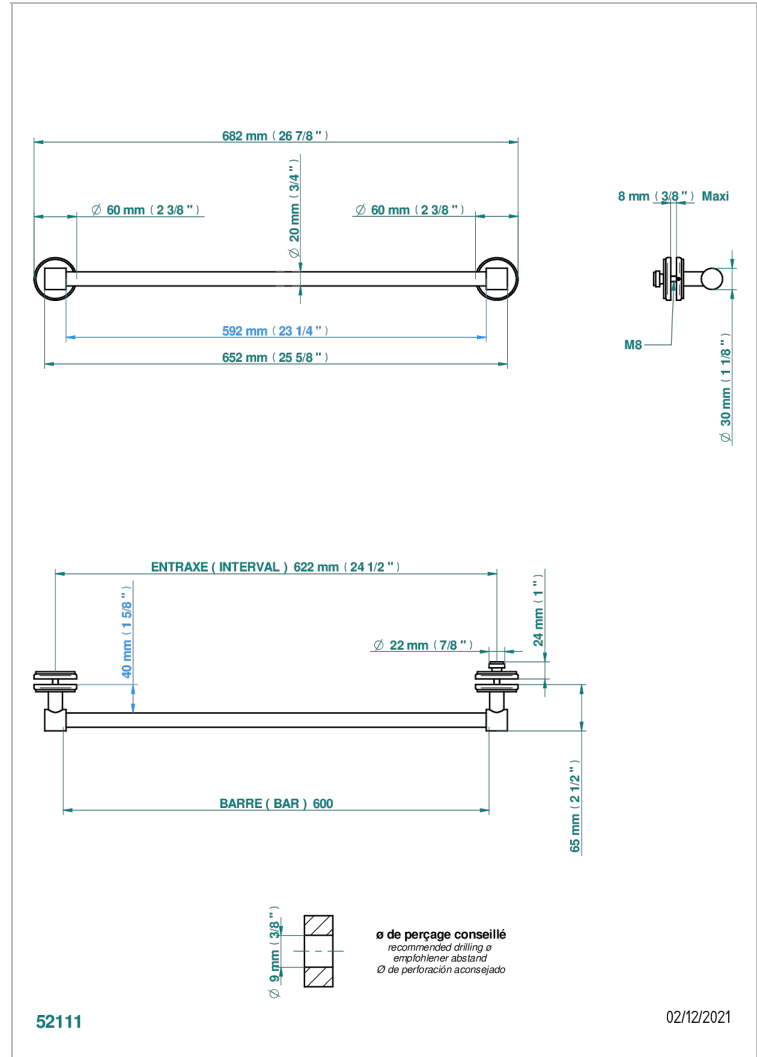

PETALE DE CRISTAL - CRISTAL NEGRO

U6D-514V2

THG[®]
PARIS

Towel rail with one rail for glass door with knob on side and escutcheon the other side

CARACTERÍSTICAS

- Pétales de Cristal - cristal negro
- Towel rail with one rail for glass door with knob on side and escutcheon the other side