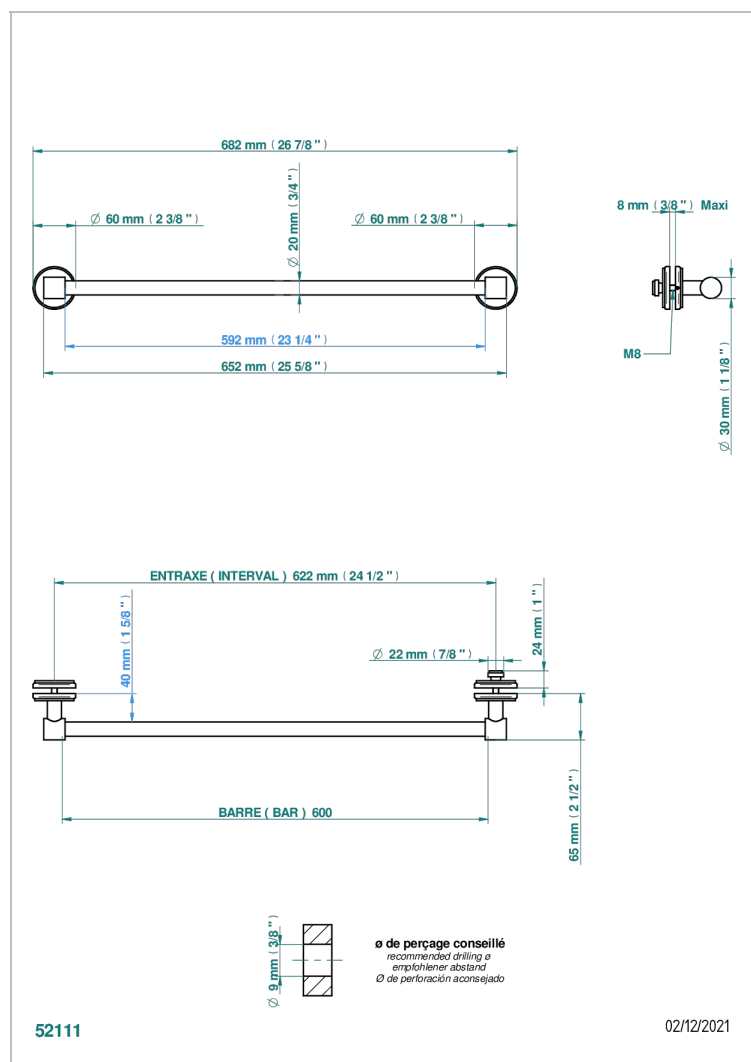

# PETALE DE CRISTAL, KRISTALL SCHWARZ

U6D-514V2

Towel rail with one rail for glass door with knob on side and escutcheon the other side

## EIGENSCHAFTEN

- Pétale de Cristal, Kristall schwarz
- Towel rail with one rail for glass door with knob on side and escutcheon the other side