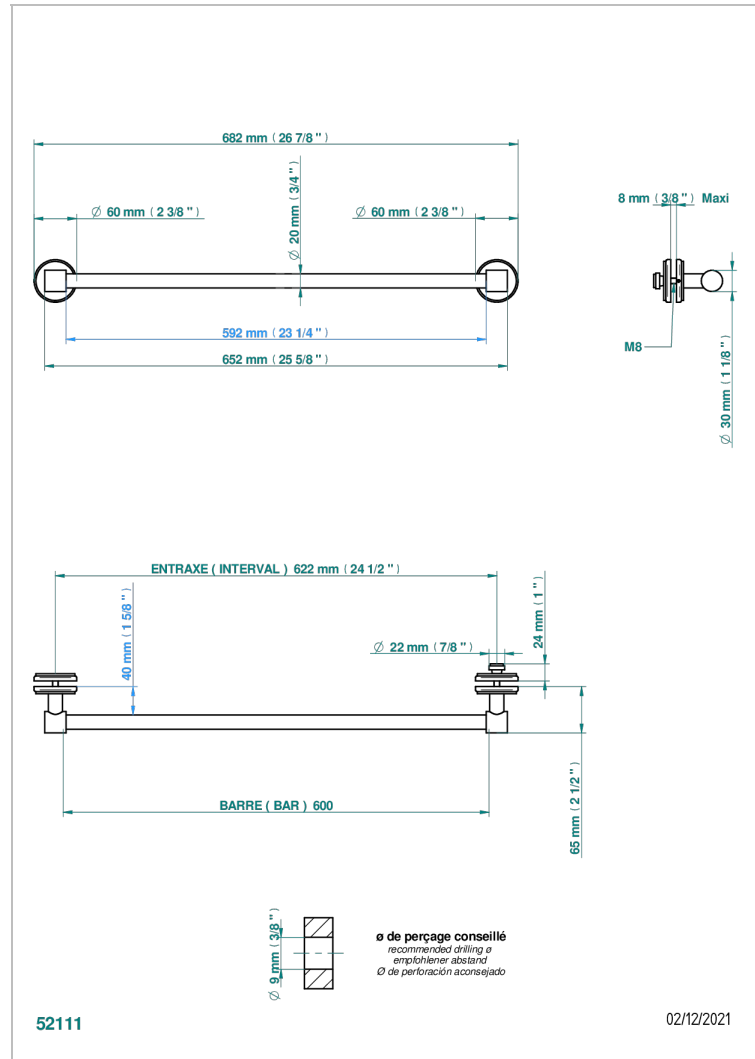

# PETALE DE CRISTAL - CRISTAL NEGRO

U6D-514V2

THG<sup>®</sup>  
PARIS

Towel rail with one rail for glass door with knob on side and escutcheon the other side

## CARACTERÍSTICAS

- Pétales de Cristal - cristal negro
- Towel rail with one rail for glass door with knob on side and escutcheon the other side