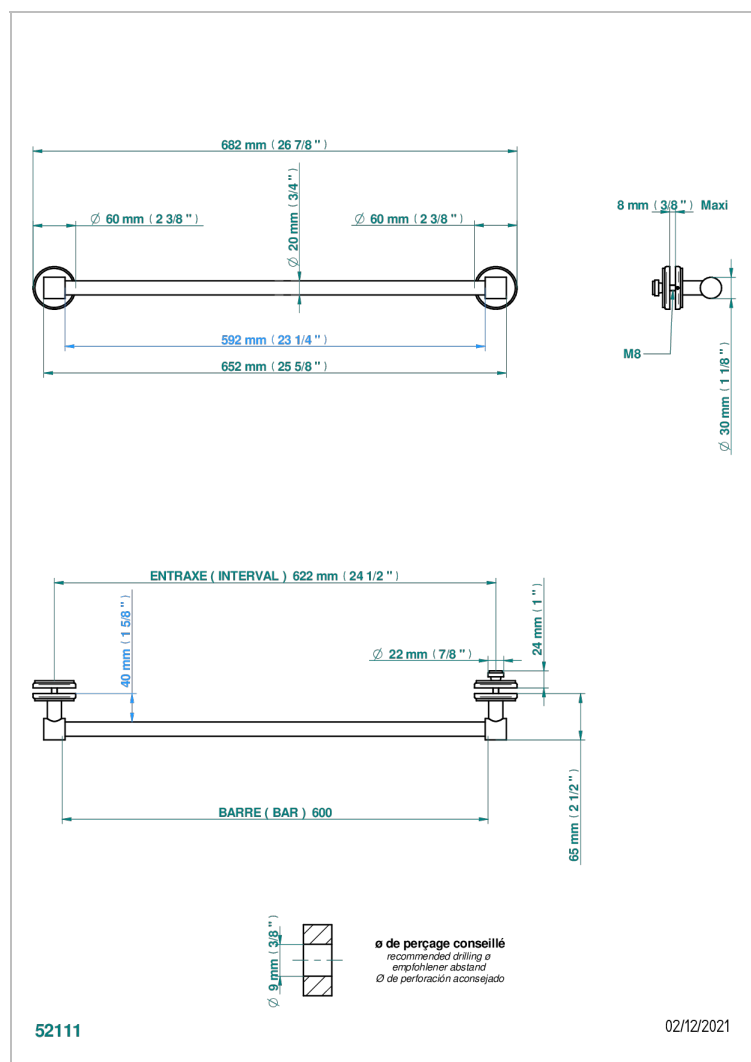

PETALE DE CRISTAL, KRISTALL SCHWARZ

U6D-514V2

Towel rail with one rail for glass door with knob on side and escutcheon the other side

EIGENSCHAFTEN

- Pétale de Cristal, Kristall schwarz
- Towel rail with one rail for glass door with knob on side and escutcheon the other side

VERFÜGBARE OBERFLÄCHEN

Altnickel - H28
Blassgold - F30
Blassgold matt unlackiert - F31
Bronze hell - D01
Chrom - A02
Chrom / gold - G02

Chrom matt - C02
Gold - F01
Gold matt - F07
Kupfer altrot matt lackiert - H07
Mattschwarz keramik - D30
Nickel matt - C01