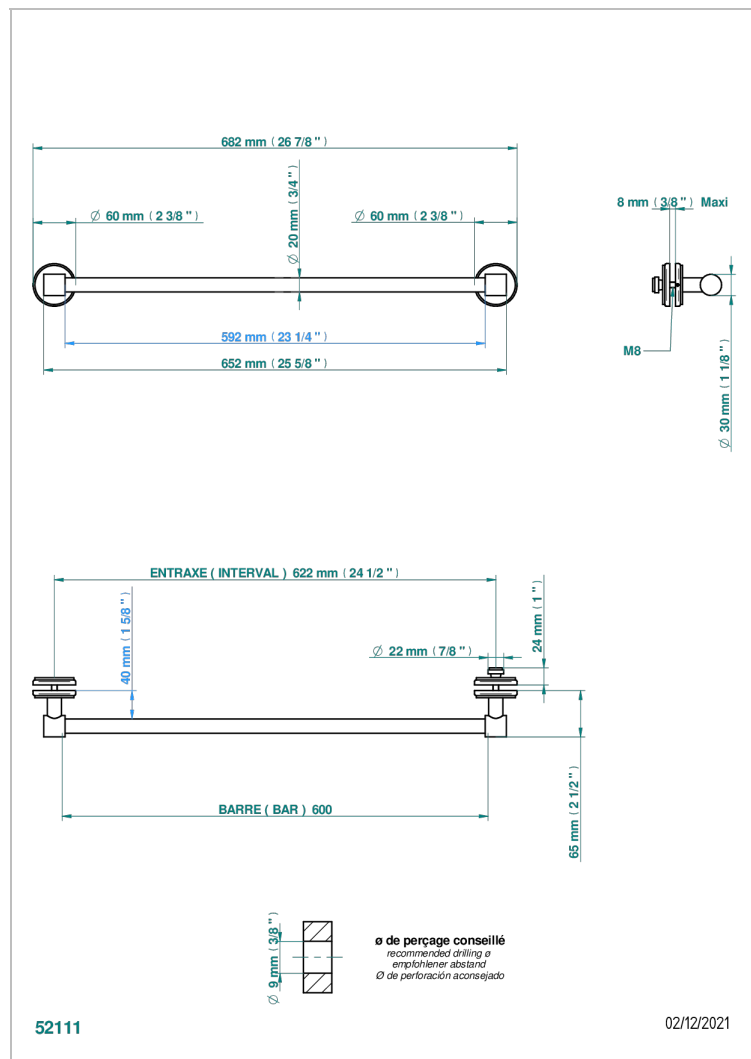

# PETALE DE CRISTAL - CRISTAL ROJO

U6C-514V2

THG<sup>®</sup>  
PARIS

Towel rail with one rail for glass door with knob on side and escutcheon the other side

## CARACTERÍSTICAS

- Pétales de Cristal - cristal rojo
- Towel rail with one rail for glass door with knob on side and escutcheon the other side