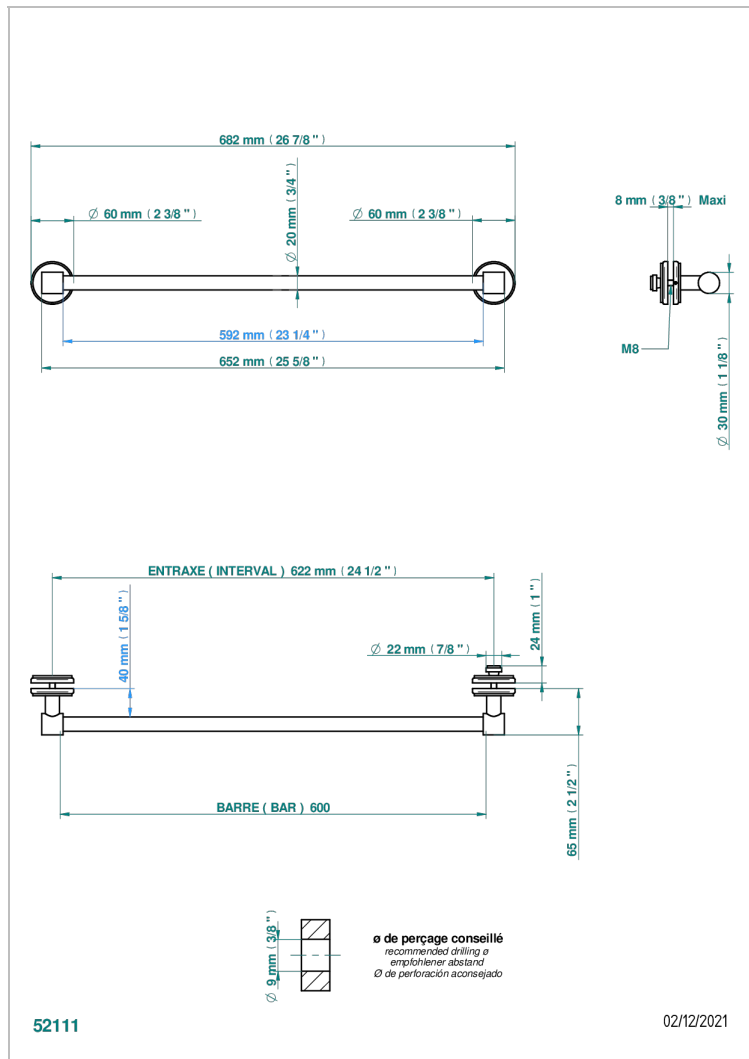

PETALE DE CRISTAL - RED CRYSTAL

U6C-514V2

Towel rail with one rail for glass door with knob on side and escutcheon the other side

CHARACTERISTIC

- Pétale de Cristal - Red crystal
- Towel rail with one rail for glass door with knob on side and escutcheon the other side