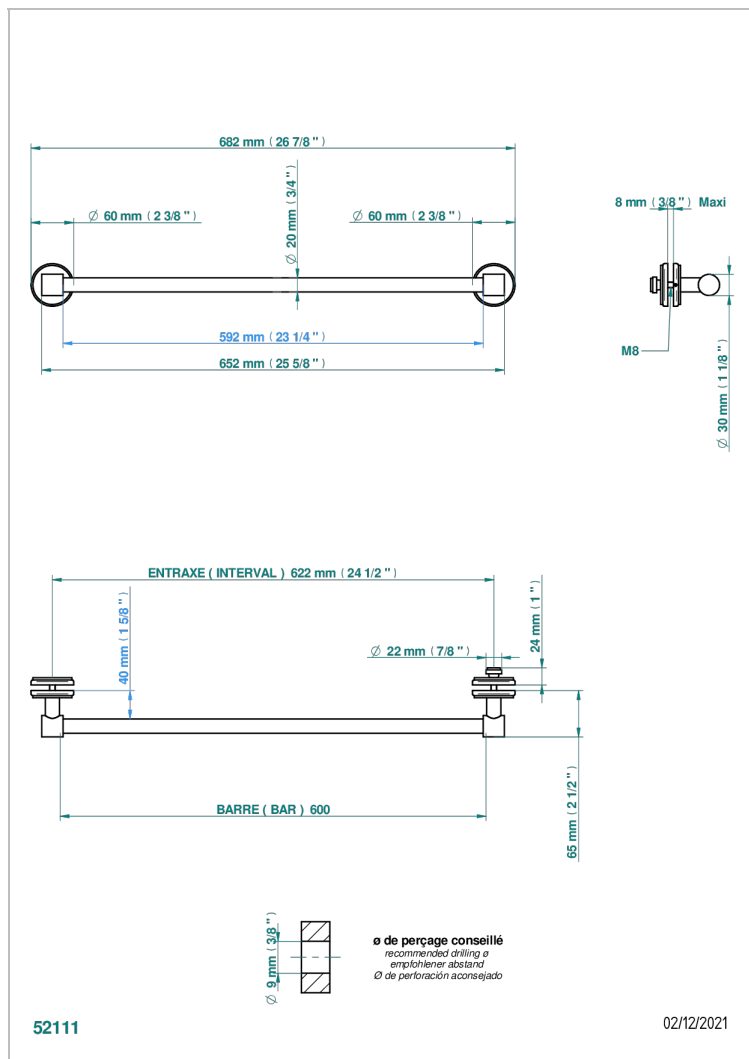

# PETALE DE CRISTAL - RED CRYSTAL

U6C-514V2

Towel rail with one rail for glass door with knob on side and escutcheon the other side

## CHARACTERISTIC

- Pétales de Cristal - Red crystal
- Towel rail with one rail for glass door with knob on side and escutcheon the other side