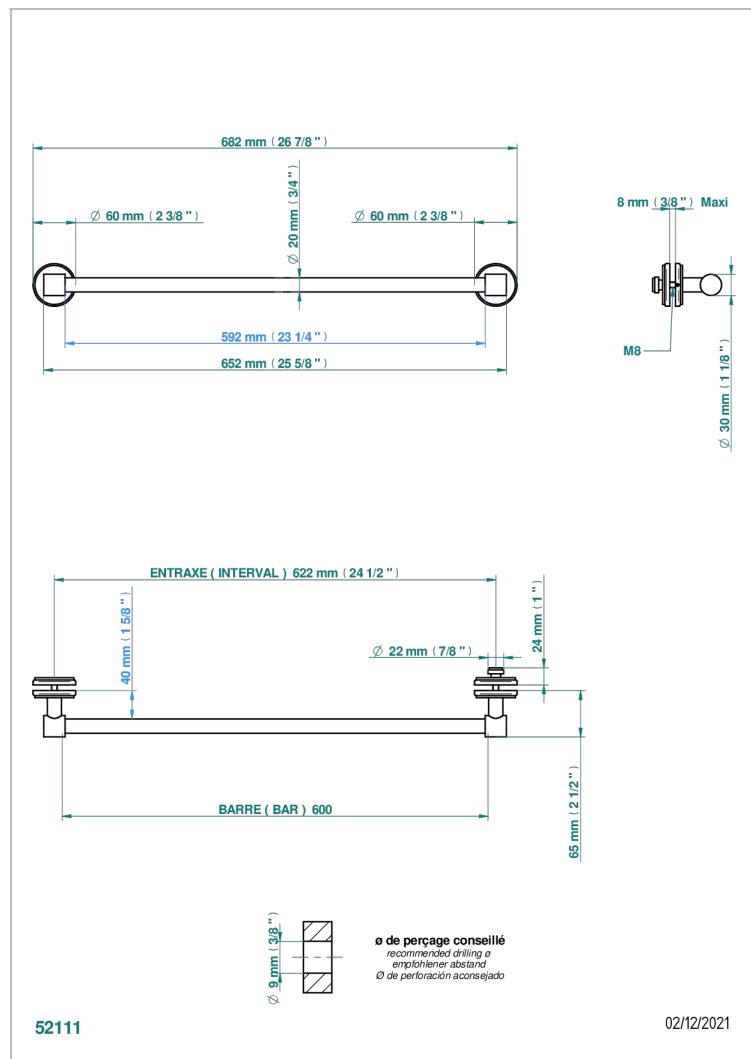

PETALE DE CRISTAL - CRISTAL ROJO

U6C-514V2

THG[®]
PARIS

Towel rail with one rail for glass door with knob on side and escutcheon the other side

CARACTERÍSTICAS

- Pétales de Cristal - cristal rojo
- Towel rail with one rail for glass door with knob on side and escutcheon the other side