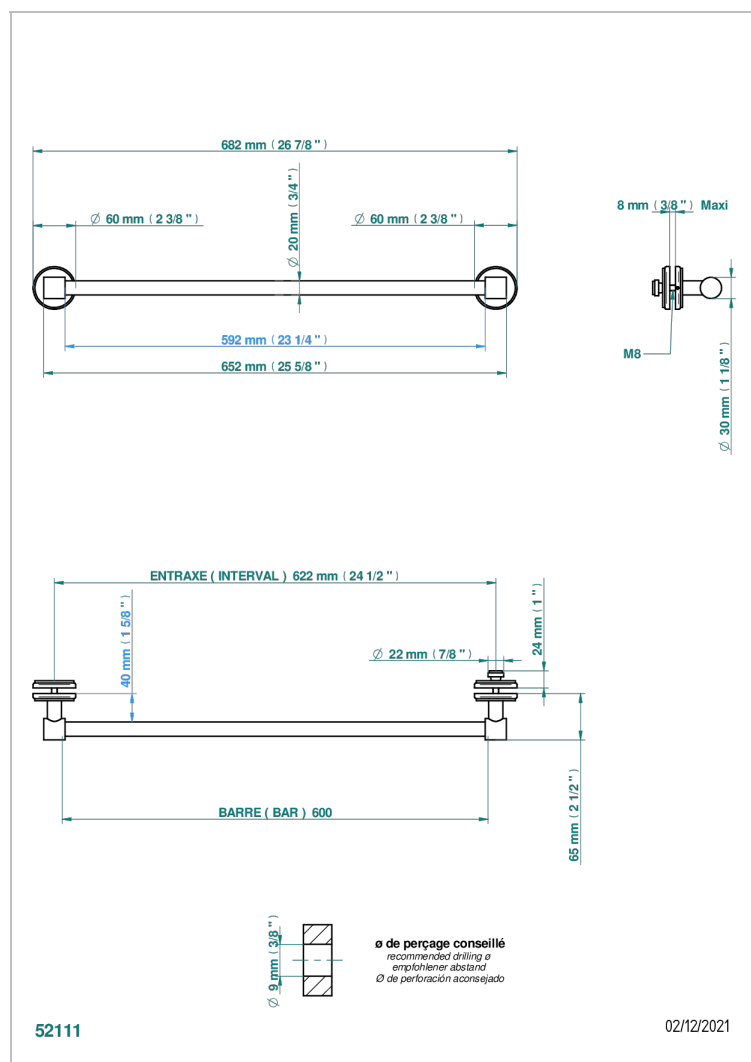

PETALE DE CRISTAL - AZUL CRISTAL

U6B-514V2

Towel rail with one rail for glass door with knob on side and escutcheon the other side

CARACTERÍSTICAS

- Pétales de Cristal - azul cristal
- Towel rail with one rail for glass door with knob on side and escutcheon the other side