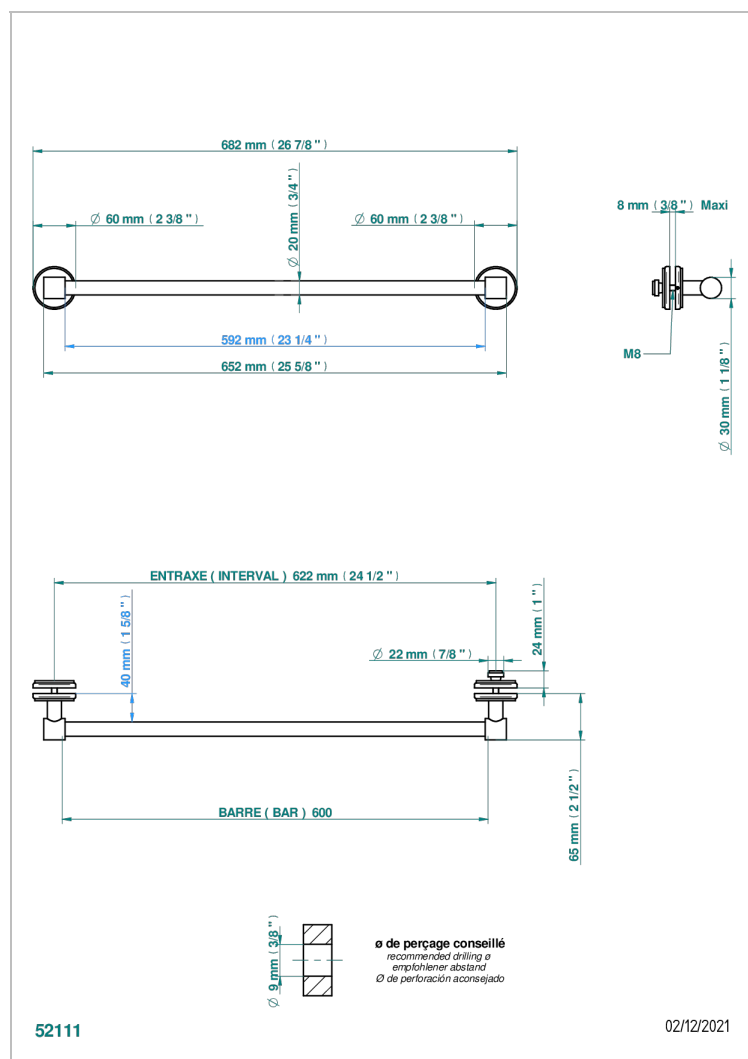

PETALE DE CRISTAL - BLUE CRYSTAL

U6B-514V2

Towel rail with one rail for glass door with knob on side and escutcheon the other side

CHARACTERISTIC

- Pétale de Cristal - Blue crystal
- Towel rail with one rail for glass door with knob on side and escutcheon the other side