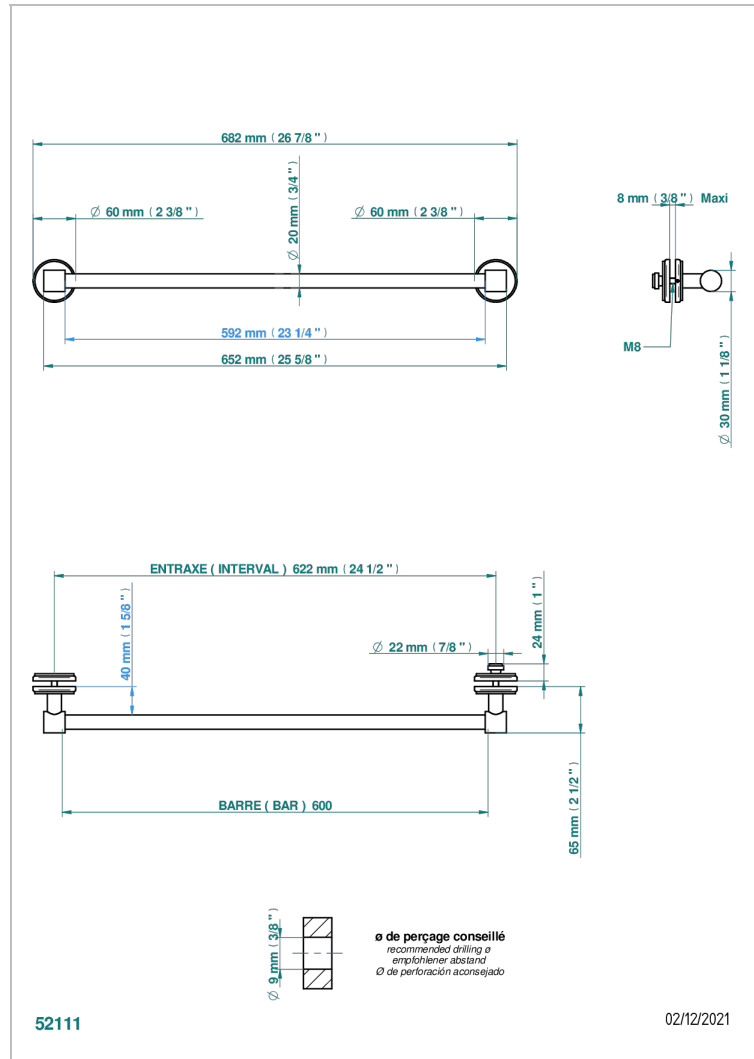

PETALE DE CRISTAL - BLUE CRYSTAL

U6B-514V2

Towel rail with one rail for glass door with knob on side and escutcheon the other side

CHARACTERISTIC

- Pétales de Cristal - Blue crystal
- Towel rail with one rail for glass door with knob on side and escutcheon the other side