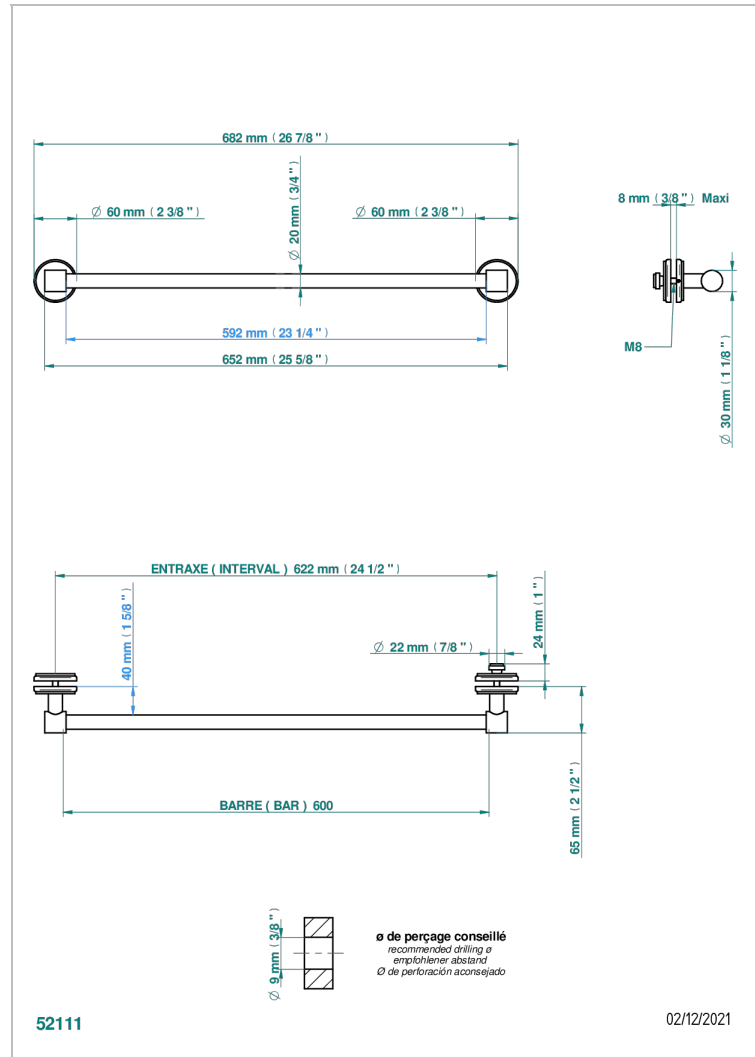

PETALE DE CRISTAL - AZUL CRISTAL

U6B-514V2

THG[®]
PARIS

Towel rail with one rail for glass door with knob on side and escutcheon the other side

CARACTERÍSTICAS

- Pétales de Cristal - azul cristal
- Towel rail with one rail for glass door with knob on side and escutcheon the other side