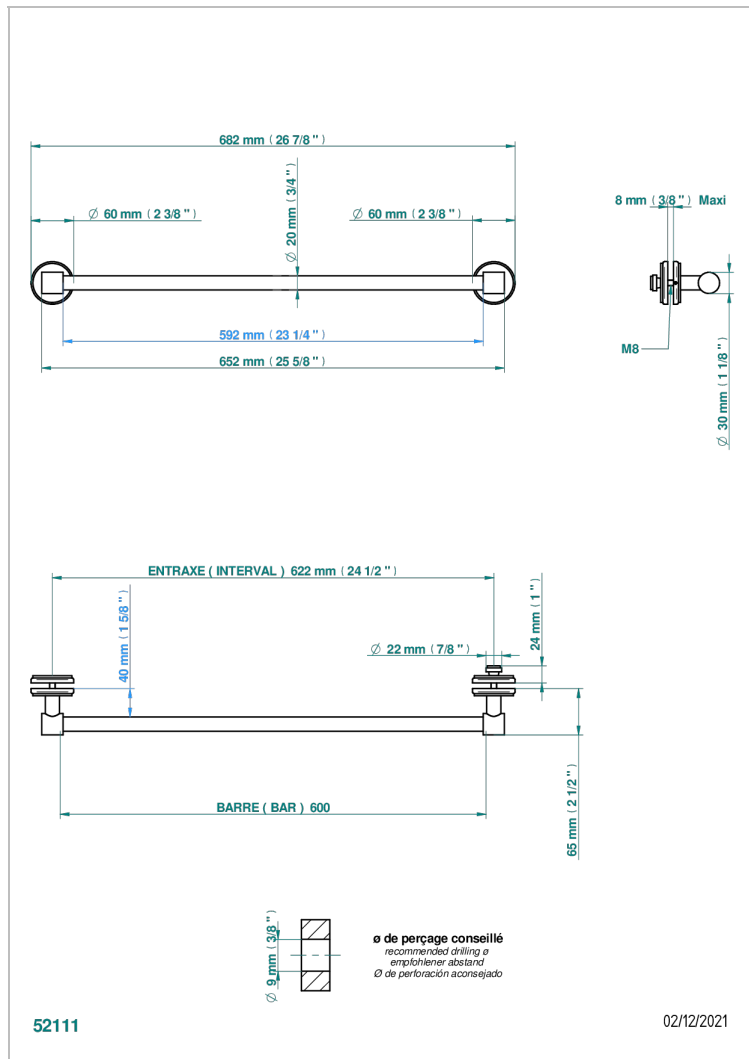

# PETALE DE CRISTAL - BLUE CRYSTAL

U6B-514V2

Towel rail with one rail for glass door with knob on side and escutcheon the other side

## CHARACTERISTIC

- Pétales de Cristal - Blue crystal
- Towel rail with one rail for glass door with knob on side and escutcheon the other side