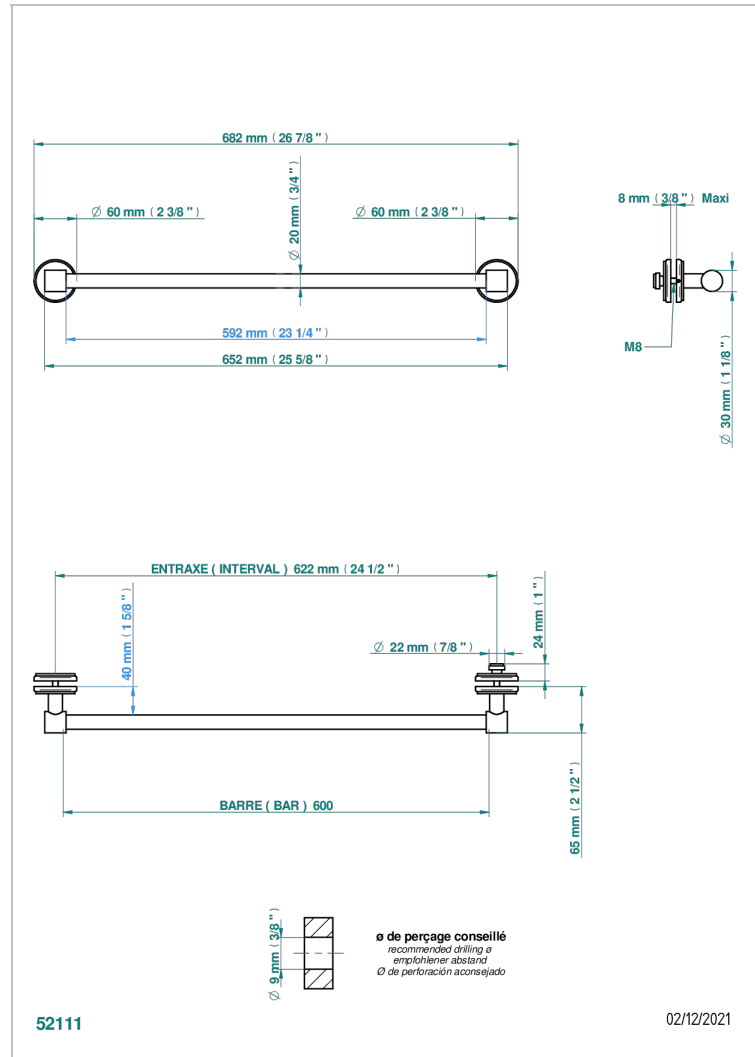

# PETALE DE CRISTAL, BLAUEN KRISTALL

U6B-514V2

THG<sup>®</sup>  
PARIS

Towel rail with one rail for glass door with knob on side and escutcheon the other side

## EIGENSCHAFTEN

- Pétales de Cristal, blauen Kristall
- Towel rail with one rail for glass door with knob on side and escutcheon the other side