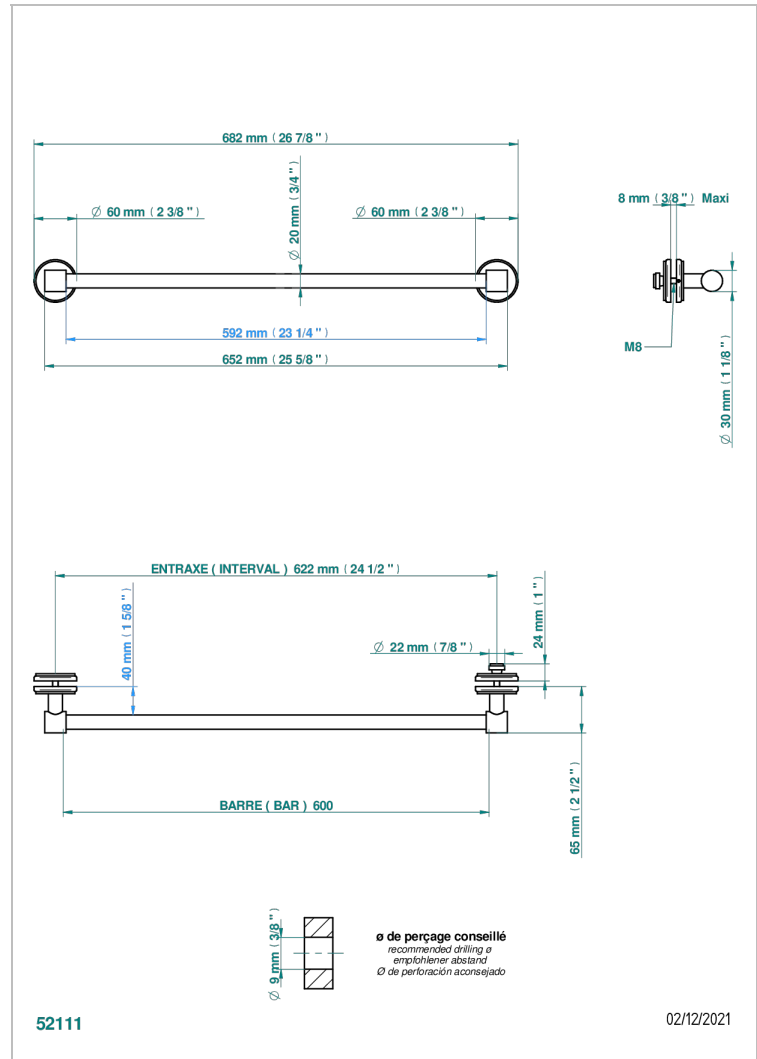

PETALE DE CRISTAL - BLUE CRYSTAL

U6B-514V2

Towel rail with one rail for glass door with knob on side and escutcheon the other side

CHARACTERISTIC

- Pétales de Cristal - Blue crystal
- Towel rail with one rail for glass door with knob on side and escutcheon the other side