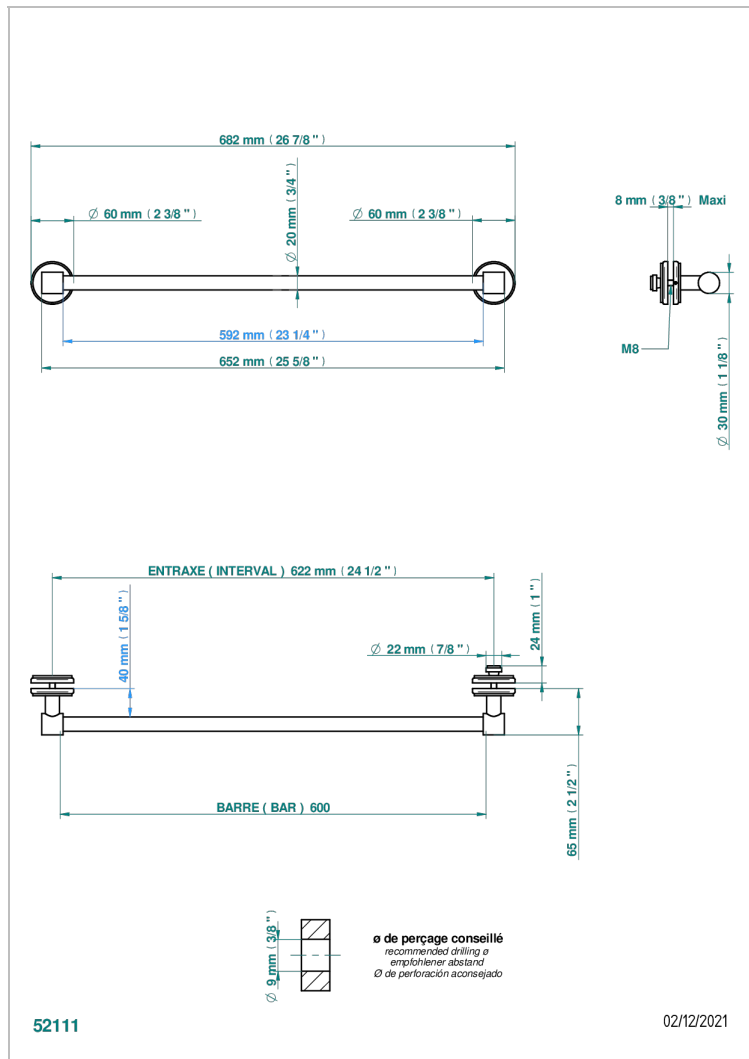

PETALE DE CRISTAL, BLAUEN KRISTALL

U6B-514V2

Towel rail with one rail for glass door with knob on side and escutcheon the other side

EIGENSCHAFTEN

- Pétale de Cristal, blauen Kristall
- Towel rail with one rail for glass door with knob on side and escutcheon the other side

VERFÜGBARE OBERFLÄCHEN

Altnickel - H28
Blassgold - F30
Blassgold matt unlackiert - F31
Bronze hell - D01
Chrom - A02
Chrom / gold - G02

Chrom matt - C02
Gold - F01
Gold matt - F07
Kupfer altrot matt lackiert - H07
Mattschwarz keramik - D30
Nickel matt - C01