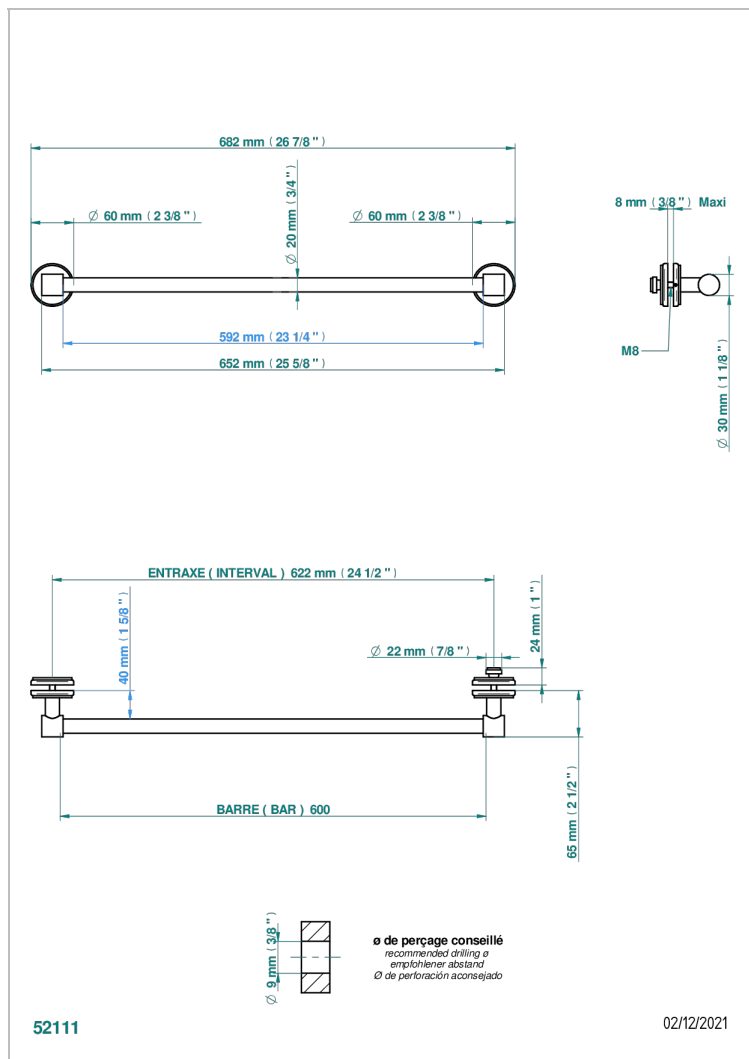

# PETALE DE CRISTAL - CLEAR CRYSTAL

U6A-514V2

Towel rail with one rail for glass door with knob on side and escutcheon the other side

## CHARACTERISTIC

- Pétale de Cristal - Clear crystal
- Towel rail with one rail for glass door with knob on side and escutcheon the other side