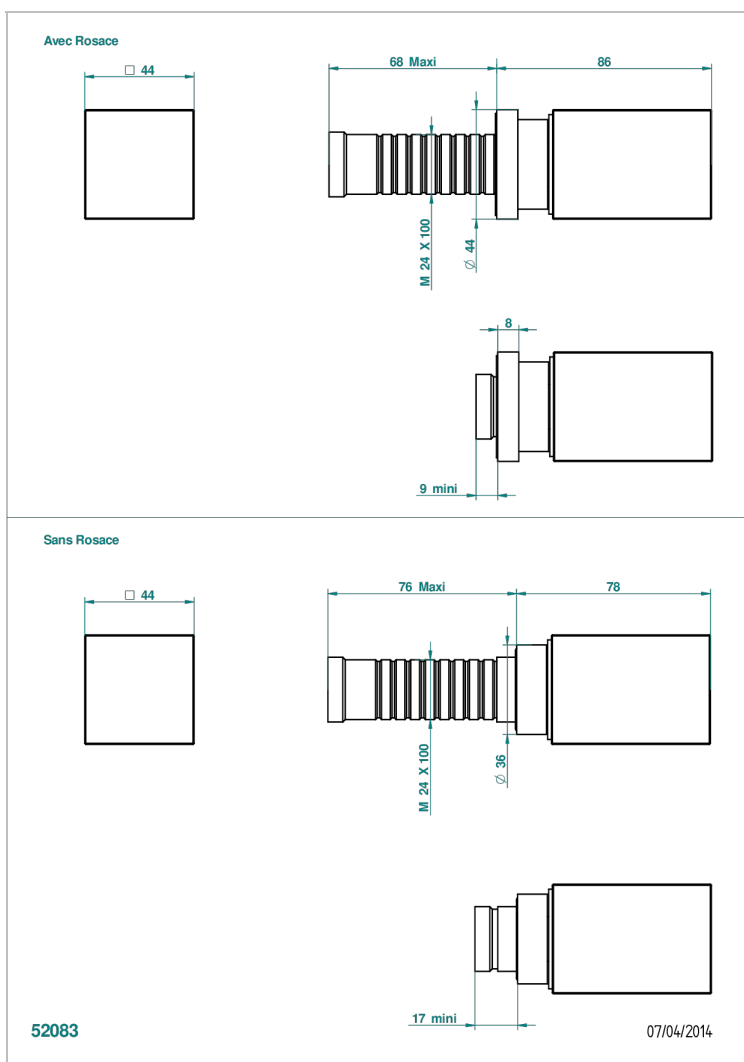

BEYOND CRYSTAL - CLEAR CRYSTAL

U6F-30B

Wall volume control 30 & 32 trim

THG[®]
PARIS

CHARACTERISTIC

- Beyond Crystal - Clear crystal
- Wall volume control 30 & 32 trim

RELATED SKU'S

- Ref. G00-32CUSA 3/4" Volume control wall valve with ceramic cartridge
- Ref. G00-32HUSA 3/4" Volume control wall valve with ceramic cartridge counterclockwise
- Ref. G00-30CUSA 1/2" volume control wall valve with ceramic cartridge
- Ref. G00-30HUSA 1/2" Volume control wall valve with ceramic cartridge counterclockwise

AVAILABLE FINITIONS

Black ceram - D30
Blush PVD - H62
Brass color PVD - H49
Brown bronze color PVD - F33
Chrome polished - A02
Chrome polished / gold polished - G02

Gold color PVD - H52
Gold mat - F07
Gold polished - F01
Graphite PVD - H64
Matt Umber PVD - H67
Matt blush PVD - H60