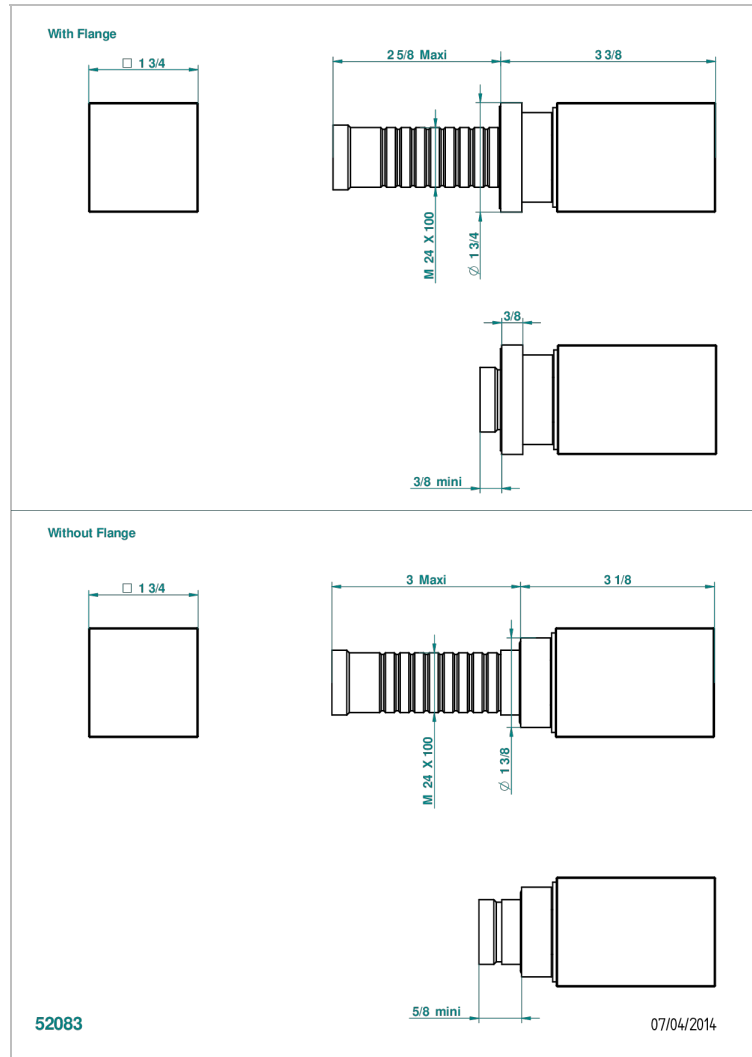

BEYOND CRYSTAL - CLEAR CRYSTAL

U6F-30B

Wall volume control 30 & 32 trim

CHARACTERISTIC

- Beyond Crystal - Clear crystal
- Wall volume control 30 & 32 trim

RELATED SKU'S

- Ref. G00-32CUSA 3/4" Volume control wall valve with ceramic cartridge
- Ref. G00-32HUSA 3/4" Volume control wall valve with ceramic cartridge counterclockwise
- Ref. G00-30CUSA 1/2" volume control wall valve with ceramic cartridge
- Ref. G00-30HUSA 1/2" Volume control wall valve with ceramic cartridge counterclockwise