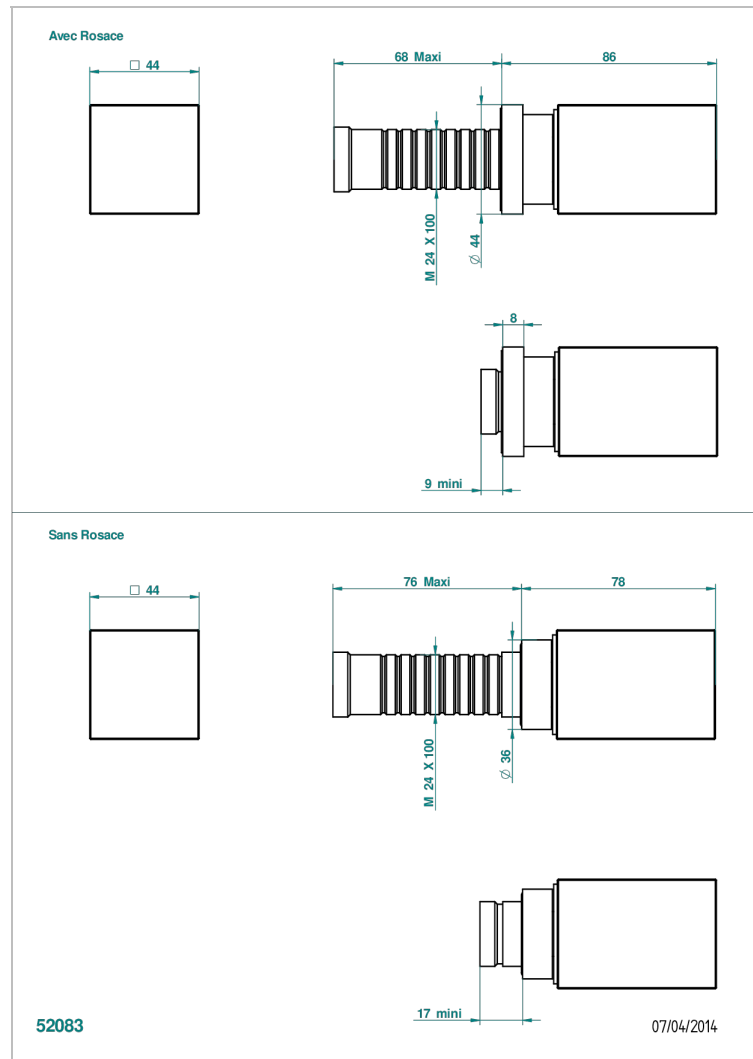

# BEYOND CRYSTAL - CLEAR CRYSTAL

U6F-30B

Trim only for wall valve 1/2" ref.30/CA & 30/HA and 3/4" ref.32/CA & 32/HA and diverter ref.50/4VMA

THG<sup>®</sup>  
PARIS

## CHARACTERISTIC

- Beyond Crystal - Clear crystal
- Trim only for wall valve 1/2" ref.30/CA & 30/HA and 3/4" ref.32/CA & 32/HA and diverter ref.50/4VMA

## RELATED SKU'S

- Ref. G00-30/CA Wall mounted 1/2" valve body with ceramic head, 1/4 turn left - no trim
- Ref. G00-30/HA Wall mounted 1/2" valve body with ceramic head, 1/4 turn right
- Ref. G00-32/CA Wall mounted 3/4" valve with ceramic head, 1/4 turn left - no trim
- Ref. G00-32/HA Wall mounted 3/4" valve body with ceramic head, 1/4 turn right - no trim