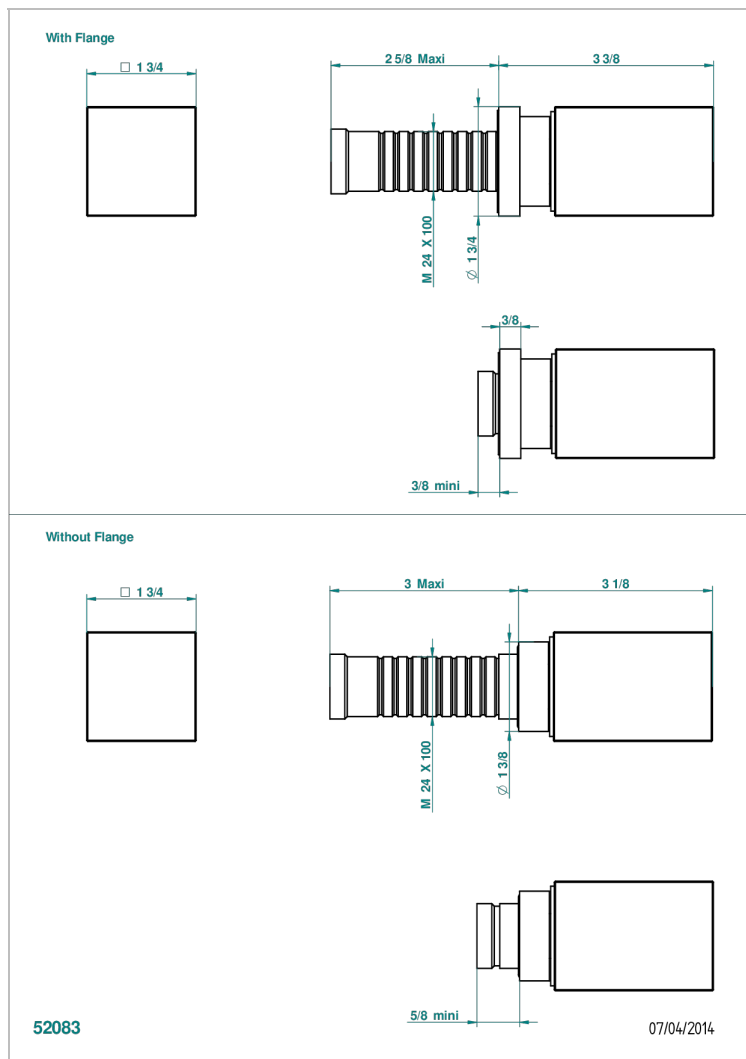

BEYOND CRYSTAL - CLEAR CRYSTAL

U6F-30B

Trim only for wall valve 1/2" ref.30/CA & 30/HA and 3/4" ref.32/CA & 32/HA and diverter ref.50/4VMA

CHARACTERISTIC

- Beyond Crystal - Clear crystal
- Trim only for wall valve 1/2" ref.30/CA & 30/HA and 3/4" ref.32/CA & 32/HA and diverter ref.50/4VMA

RELATED SKU'S

- Ref. G00-30/CA Wall mounted 1/2" valve body with ceramic head, 1/4 turn left - no trim
- Ref. G00-30/HA Wall mounted 1/2" valve body with ceramic head, 1/4 turn right
- Ref. G00-32/CA Wall mounted 3/4" valve with ceramic head, 1/4 turn left - no trim
- Ref. G00-32/HA Wall mounted 3/4" valve body with ceramic head, 1/4 turn right - no trim