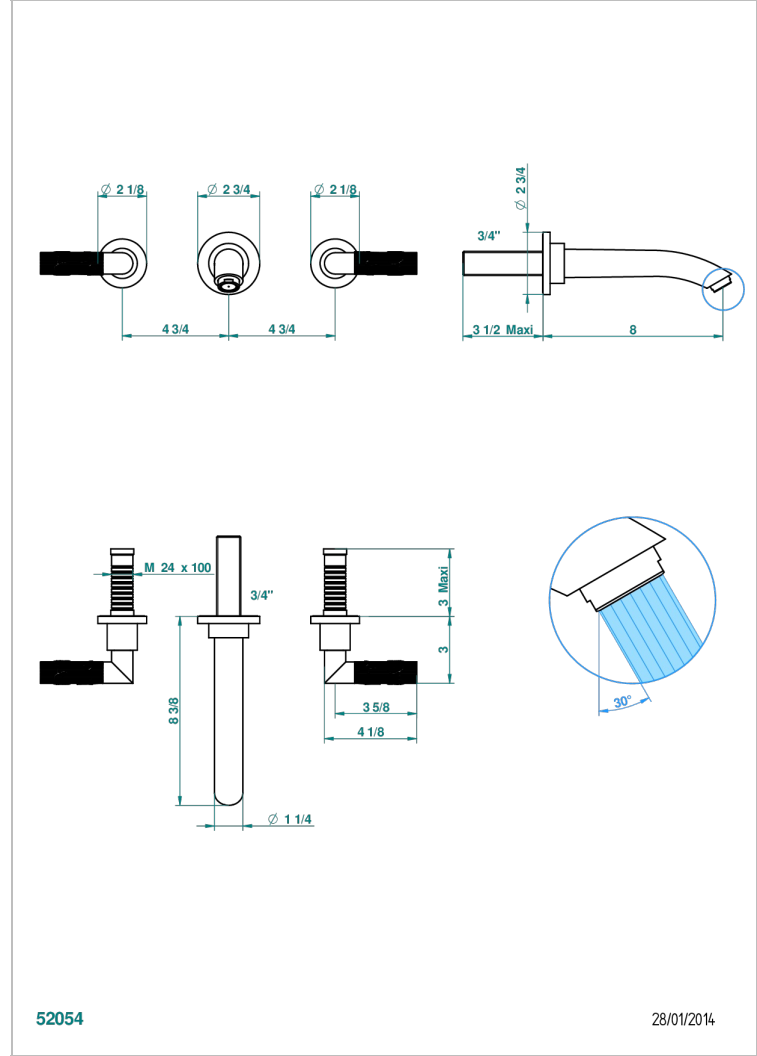

# BAMBOU AMBER CRYSTAL

A34-40SGBUS

Trim for wall mounted 3-hole lavatory set only

THG<sup>®</sup>  
PARIS

## CHARACTERISTIC

- BamboU Amber crystal
- Trim for wall mounted 3-hole lavatory set only

## RELATED SKU'S

- Ref. G00-40AM/US Rough parts for wall set (one counter clockwise and one clockwise cartridges)