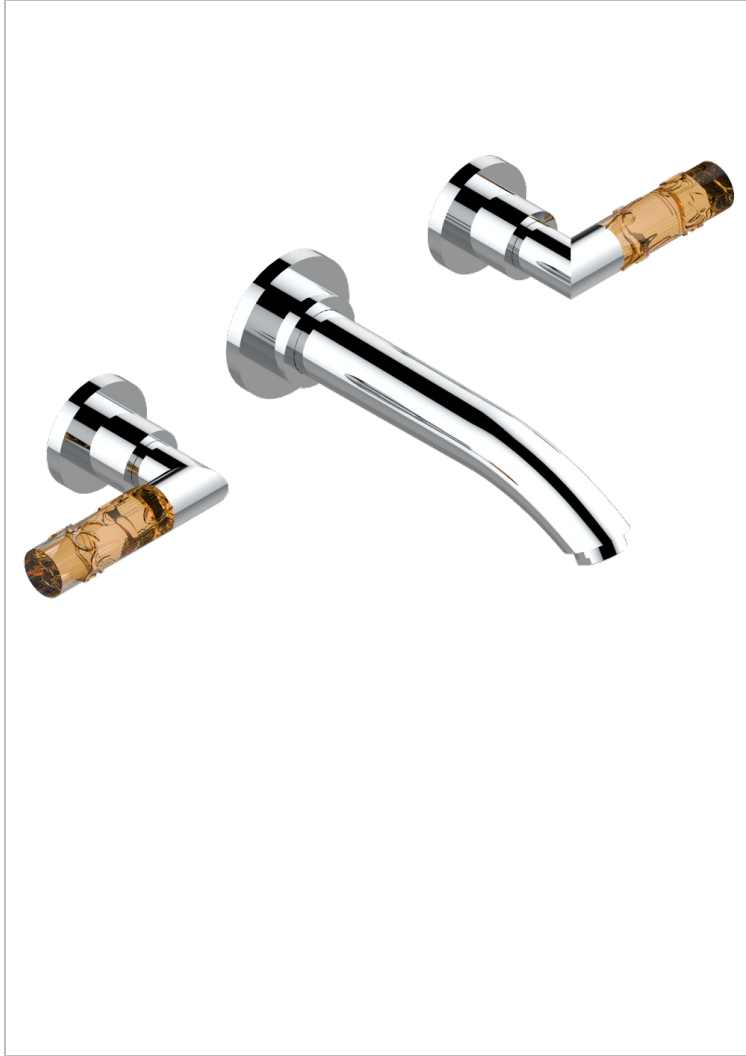

# BAMBOU AMBER CRYSTAL

A34-40SGBUS

Trim for wall mounted 3-hole lavatory set only

THG<sup>®</sup>  
PARIS

## CHARACTERISTIC

- BamboU Amber crystal
- Trim for wall mounted 3-hole lavatory set only

## RELATED SKU'S

- Ref. G00-40AM/US Rough parts for wall set (one counter clockwise and one clockwise cartridges)

Nickel color PVD - H55

Nickel polished - B01

Soft gold - F30

Soft matt gold - F31

Umber PVD - H66