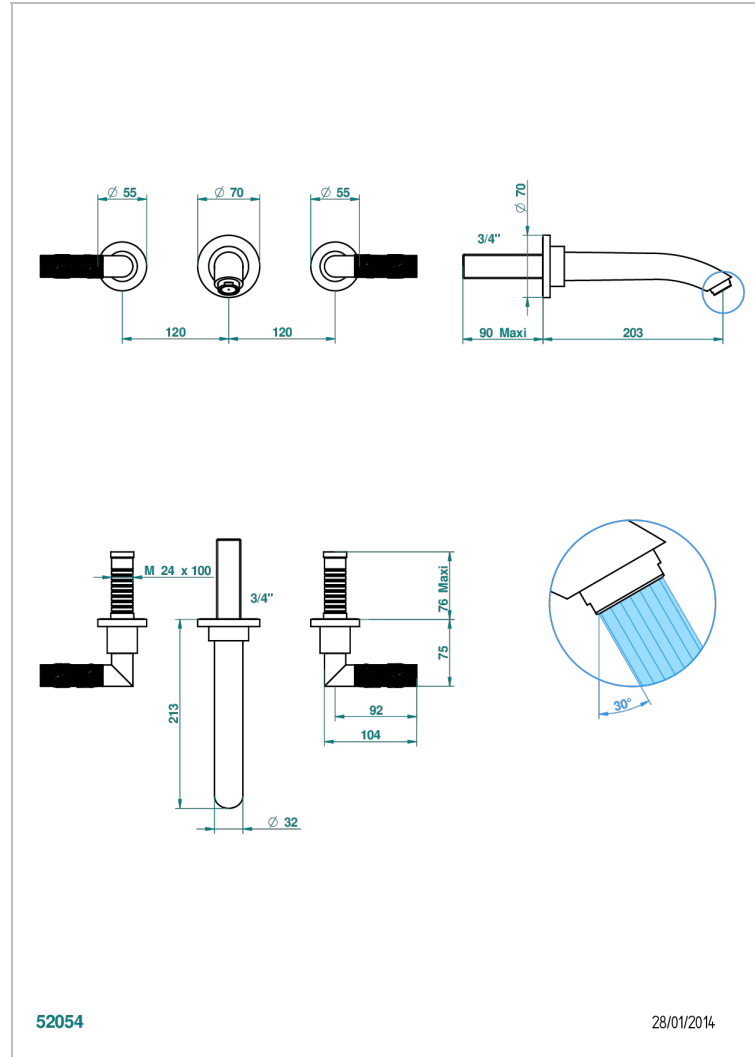

BAMBOU AMBER CRYSTAL

A34-40SGB

Trim only for wall mounted 3-hole basin mixer

CHARACTERISTIC

- BamboU Amber crystal
- Trim only for wall mounted 3-hole basin mixer

TECHNICAL SPECS

- Recommandé : 3 bars (max. 5 bars) - Advised : 43,5 psi (max. 72 psi)
- 15 l/min à 3 bars (4 gpm at 43.5 psi)

RELATED SKU'S

- Ref. G00-40AC Rough parts for wall mounted 3 hole mixer, cross handle version
- Ref. G00-40AM Rough parts for wall mounted 3 hole mixer, lever handle version

AVAILABLE FINITIONS

Antique nickel - H28
Black ceram - D30
Blush PVD - H62
Brass color PVD - H49
Brown bronze color PVD - F33
Gold color PVD - H52