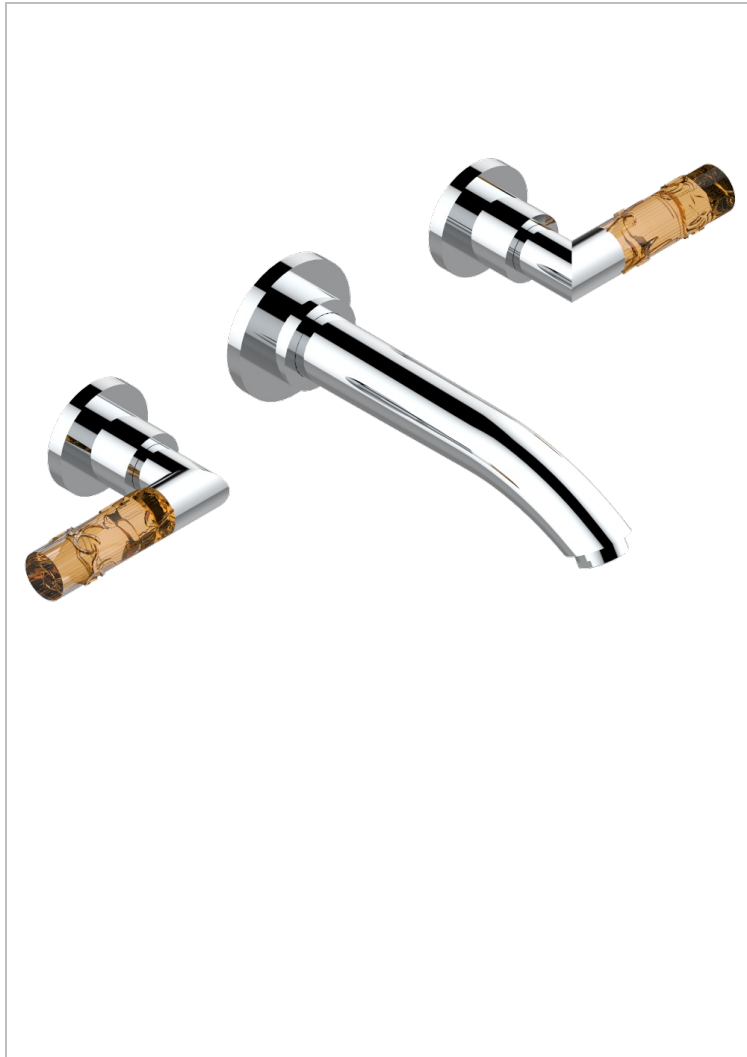

BAMBOU AMBER CRYSTAL

A34-40SGB

Trim only for wall mounted 3-hole basin mixer

CHARACTERISTIC

- BamboU Amber crystal
- Trim only for wall mounted 3-hole basin mixer

TECHNICAL SPECS

- Recommandé : 3 bars (max. 5 bars) - Advised : 43,5 psi (max. 72 psi)
- 15 l/min à 3 bars (4 gpm at 43.5 psi)

RELATED SKU'S

- Ref. G00-40AC Rough parts for wall mounted 3 hole mixer, cross handle version
- Ref. G00-40AM Rough parts for wall mounted 3 hole mixer, lever handle version

AVAILABLE FINITIONS

Antique nickel - H28
Black ceram - D30
Blush PVD - H62
Brass color PVD - H49
Brown bronze color PVD - F33
Gold color PVD - H52

Graphite PVD - H64
Lacquered light bronze - D01
Matt Umber PVD - H67
Matt blush PVD - H60
Matt brass color PVD - H50
Matt brown bronze color PVD - F34

Matt chrome - C02
Matt gold - F07
Matt gold color PVD - H53
Matt graphite PVD - H65
Matt nickel (color finish) - C01
Matt nickel color PVD - H56

Nickel color PVD - H55
Polished chrome (color finish) - A02
Polished chrome / Polished gold (color finish) - G02
Polished gold (color finish) - F01
Polished nickel - B01
Soft gold - F30

Soft matt gold - F31
Umber PVD - H66
Varnished matt antique red copper (color finish) - H07