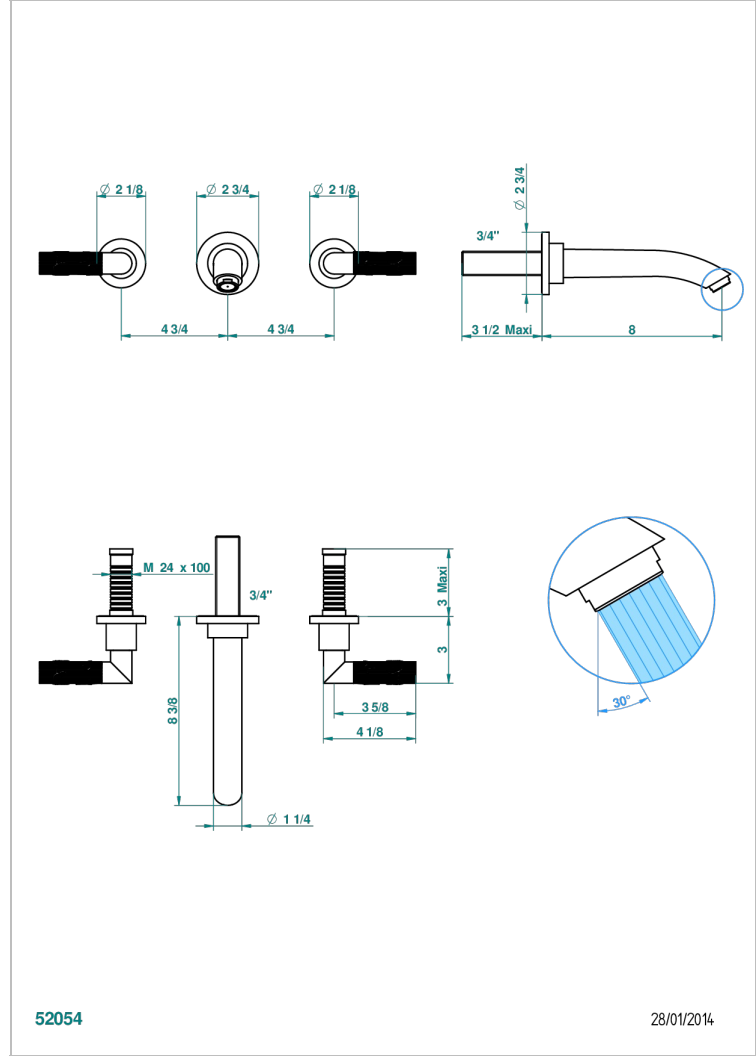

# BAMBOU AMBER CRYSTAL

A34-40SGB

Trim only for wall mounted 3-hole basin mixer

## CHARACTERISTIC

- BamboU Amber crystal
- Trim only for wall mounted 3-hole basin mixer

## RELATED SKU'S

- Ref. G00-40AC Rough parts for wall mounted 3 hole mixer, cross handle version
- Ref. G00-40AM Rough parts for wall mounted 3 hole mixer, lever handle version