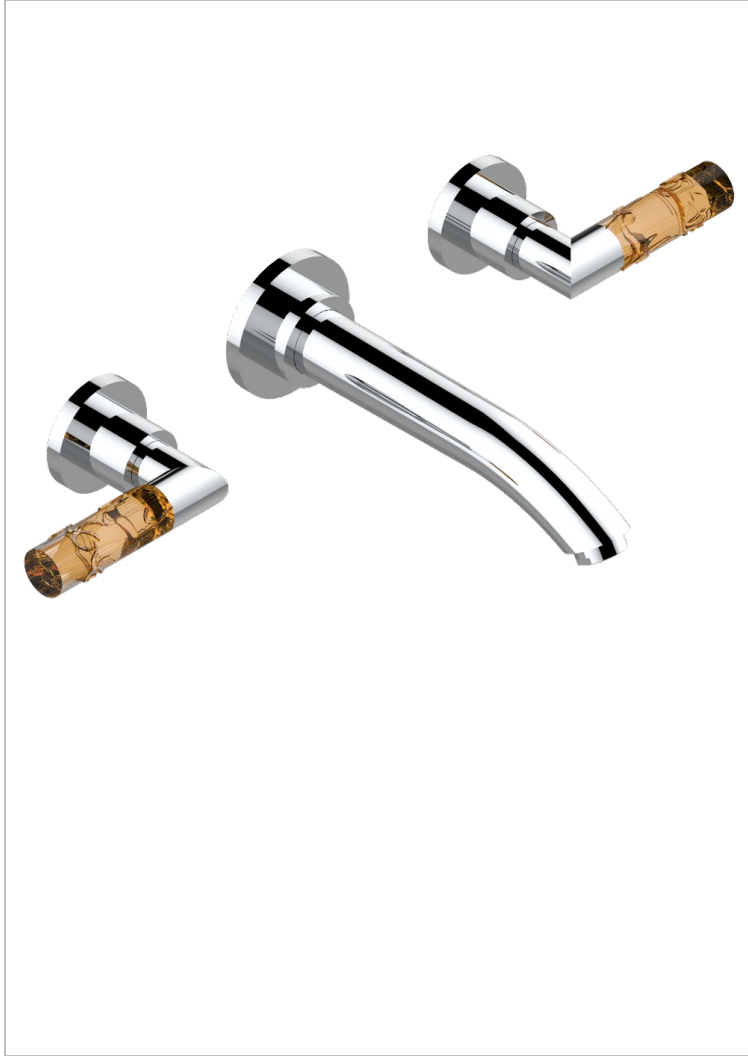

# BAMBOU AMBER CRYSTAL

A34-40SGB

Trim only for wall mounted 3-hole basin mixer

## CHARACTERISTIC

- BamboU Amber crystal
- Trim only for wall mounted 3-hole basin mixer

## RELATED SKU'S

- Ref. G00-40AC Rough parts for wall mounted 3 hole mixer, cross handle version
- Ref. G00-40AM Rough parts for wall mounted 3 hole mixer, lever handle version

## AVAILABLE FINITIONS

Antique nickel - H28  
Black ceram - D30  
Blush PVD - H62  
Brass color PVD - H49  
Brown bronze color PVD - F33  
Gold color PVD - H52

Graphite PVD - H64  
Lacquered light bronze - D01  
Matt Umber PVD - H67  
Matt blush PVD - H60  
Matt brass color PVD - H50  
Matt brown bronze color PVD - F34