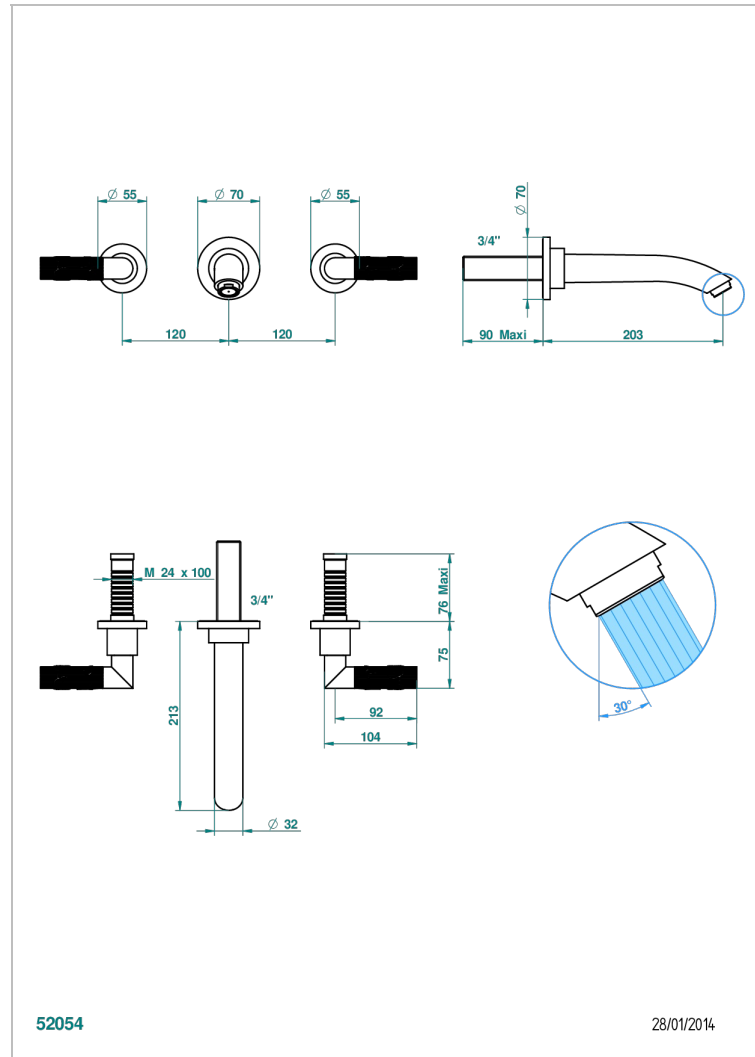

# BAMBOU CRISTAL AMBAR

A34-40SGB

Trim only for wall mounted 3-hole basin mixer

THG<sup>®</sup>  
PARIS

52054

28/01/2014

## CARACTERÍSTICAS

- BamboU cristal Ambar
- Trim only for wall mounted 3-hole basin mixer

## PRODUCTOS RELACIONADOS

- Ref. G00-40AC Rough parts for wall mounted 3 hole mixer, cross handle version
- Ref. G00-40AM Rough parts for wall mounted 3 hole mixer, lever handle version