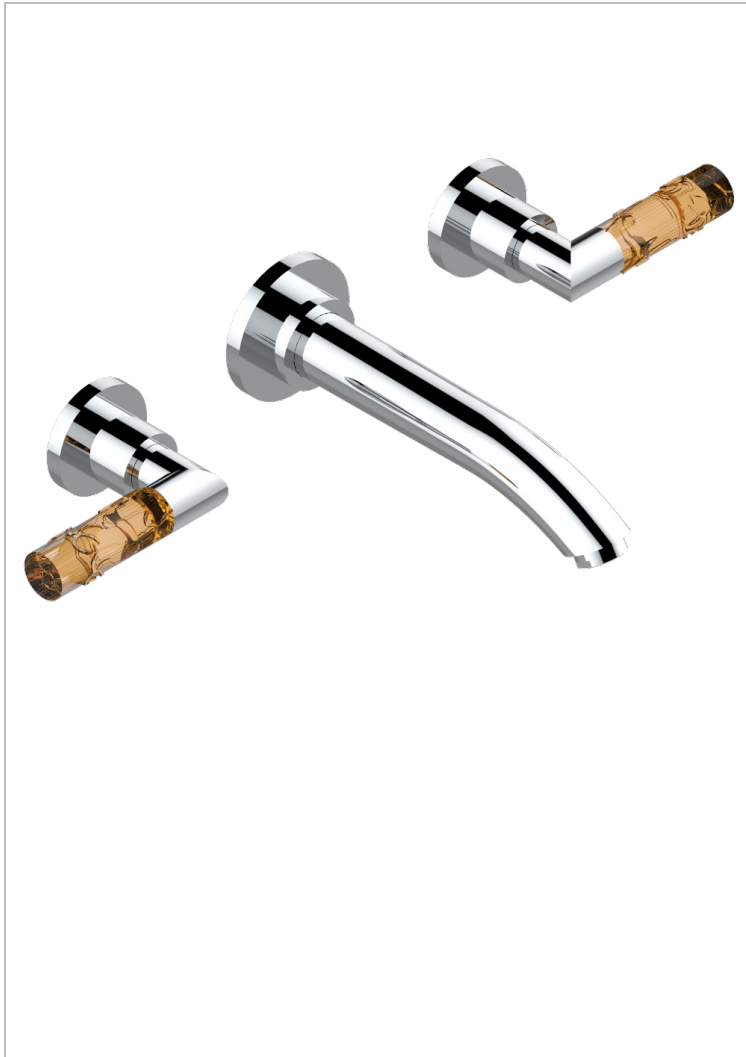

# BAMBOU CRISTAL AMBAR

A34-40SGB

Trim only for wall mounted 3-hole basin mixer

THG<sup>®</sup>  
PARIS

52054

28/01/2014

## CARACTERÍSTICAS

- BamboU cristal Ambar
- Trim only for wall mounted 3-hole basin mixer

## PRODUCTOS RELACIONADOS

- Ref. G00-40AC Rough parts for wall mounted 3 hole mixer, cross handle version
- Ref. G00-40AM Rough parts for wall mounted 3 hole mixer, lever handle version

## ACABADOS DISPONIBLES

Bronce claro - D01  
Cerámica negra mate - D30  
Cobre viejo mate - H07  
Cromo - A02  
Cromo / dorado - G02  
Cromo mate - C02

Dorado - F01  
Dorado mate - F07  
Dorado pálido - F30  
Dorado pálido mate (sin barniz) - F31  
Níquel - B01  
Níquel mate - C01