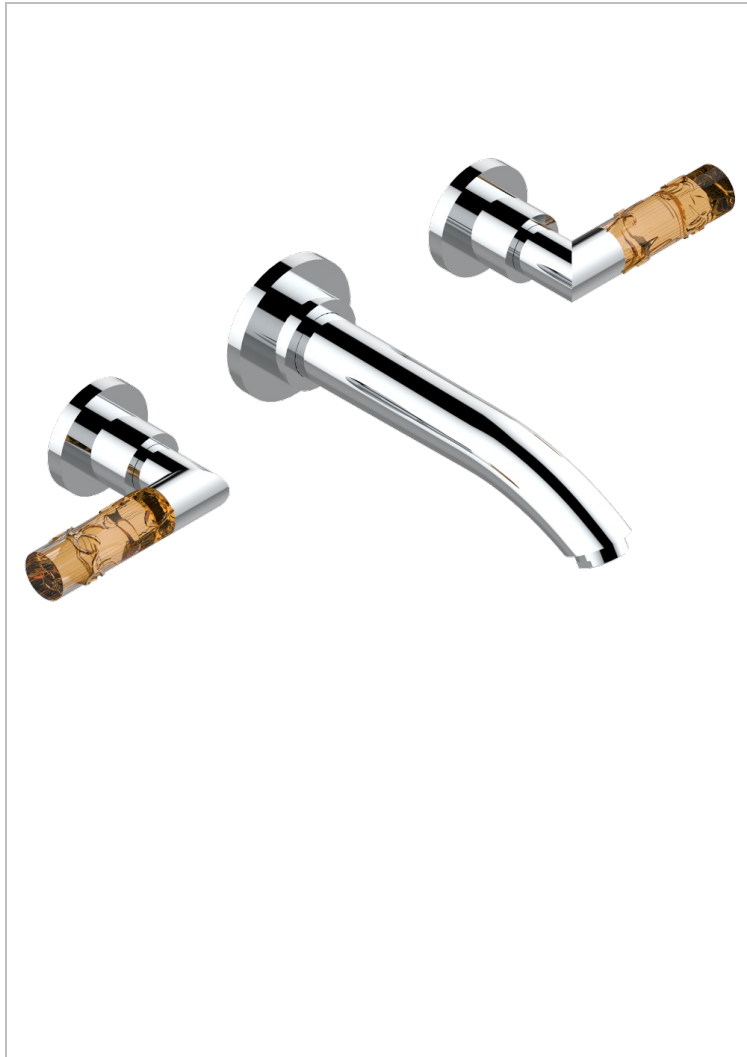

# BAMBOU AMBER CRYSTAL

A34-40SGB

Trim only for wall mounted 3-hole basin mixer

## CHARACTERISTIC

- BamboU Amber crystal
- Trim only for wall mounted 3-hole basin mixer

## RELATED SKU'S

- Ref. G00-40AC Rough parts for wall mounted 3 hole mixer, cross handle version
- Ref. G00-40AM Rough parts for wall mounted 3 hole mixer, lever handle version

## AVAILABLE FINITIONS

Antique nickel - H28  
Black ceram - D30  
Blush PVD - H62  
Brass color PVD - H49  
Brown bronze color PVD - F33  
Gold color PVD - H52

Graphite PVD - H64  
Lacquered light bronze - D01  
Matt Umber PVD - H67  
Matt blush PVD - H60  
Matt brass color PVD - H50  
Matt brown bronze color PVD - F34