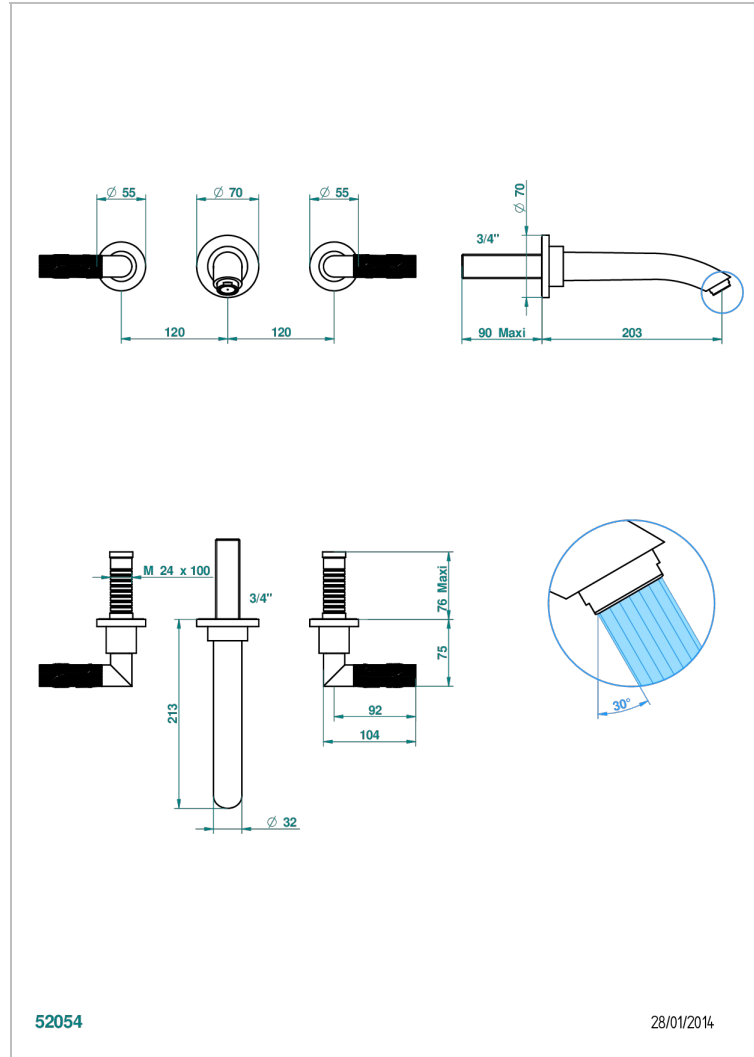

# BAMBOU AMBER CRYSTAL

A34-40SGB

Trim only for wall mounted 3-hole basin mixer

## CHARACTERISTIC

- BamboU Amber crystal
- Trim only for wall mounted 3-hole basin mixer

## RELATED SKU'S

- Ref. G00-40AC Rough parts for wall mounted 3 hole mixer, cross handle version
- Ref. G00-40AM Rough parts for wall mounted 3 hole mixer, lever handle version