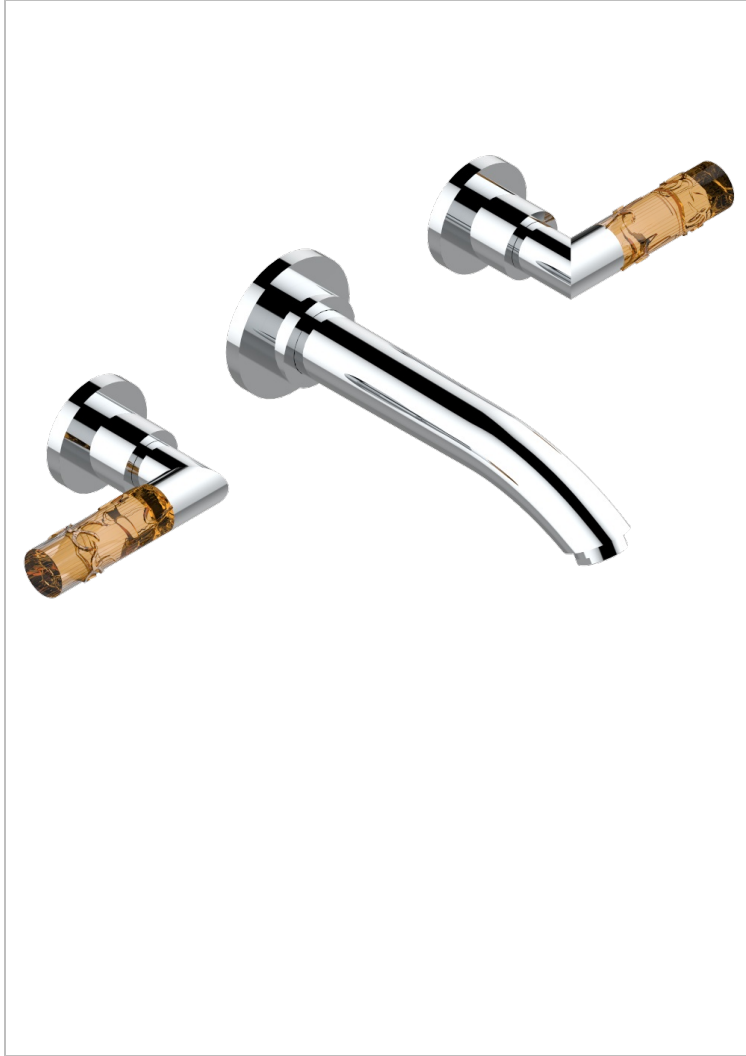

# BAMBOU CRISTAL AMBAR

A34-40SGB

Trim only for wall mounted 3-hole basin mixer

THG<sup>®</sup>  
PARIS

## CARACTERÍSTICAS

- BamboU cristal Ambar
- Trim only for wall mounted 3-hole basin mixer

## PRODUCTOS RELACIONADOS

- Ref. G00-40AC Rough parts for wall mounted 3 hole mixer, cross handle version
- Ref. G00-40AM Rough parts for wall mounted 3 hole mixer, lever handle version

## ACABADOS DISPONIBLES

Bronce claro - D01  
Cerámica negra mate - D30  
Cobre viejo mate - H07  
Cromo - A02  
Cromo / dorado - G02  
Cromo mate - C02

Dorado - F01  
Dorado mate - F07  
Dorado pálido - F30  
Dorado pálido mate (sin barniz) - F31  
Níquel - B01  
Níquel mate - C01