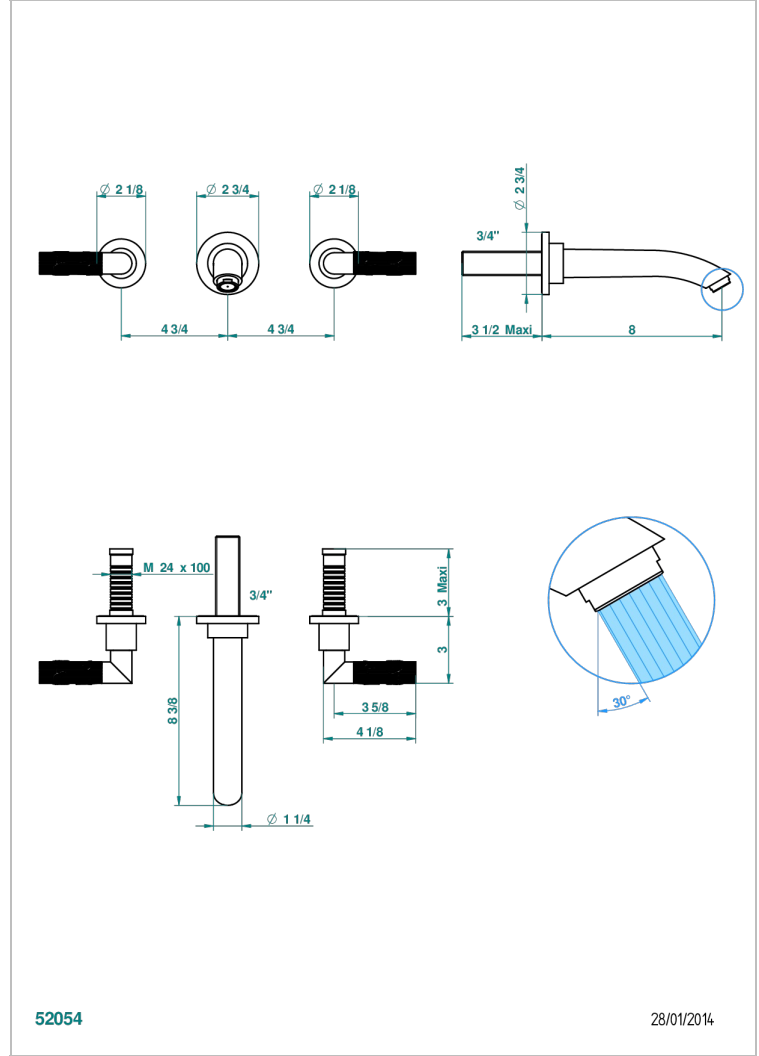

# BAMBOU CRISTAL AMBAR

A34-40SGB

Trim only for wall mounted 3-hole basin mixer

THG<sup>®</sup>  
PARIS

## CARACTERÍSTICAS

- BamboU cristal Ambar
- Trim only for wall mounted 3-hole basin mixer

## PRODUCTOS RELACIONADOS

- Ref. G00-40AC Rough parts for wall mounted 3 hole mixer, cross handle version
- Ref. G00-40AM Rough parts for wall mounted 3 hole mixer, lever handle version