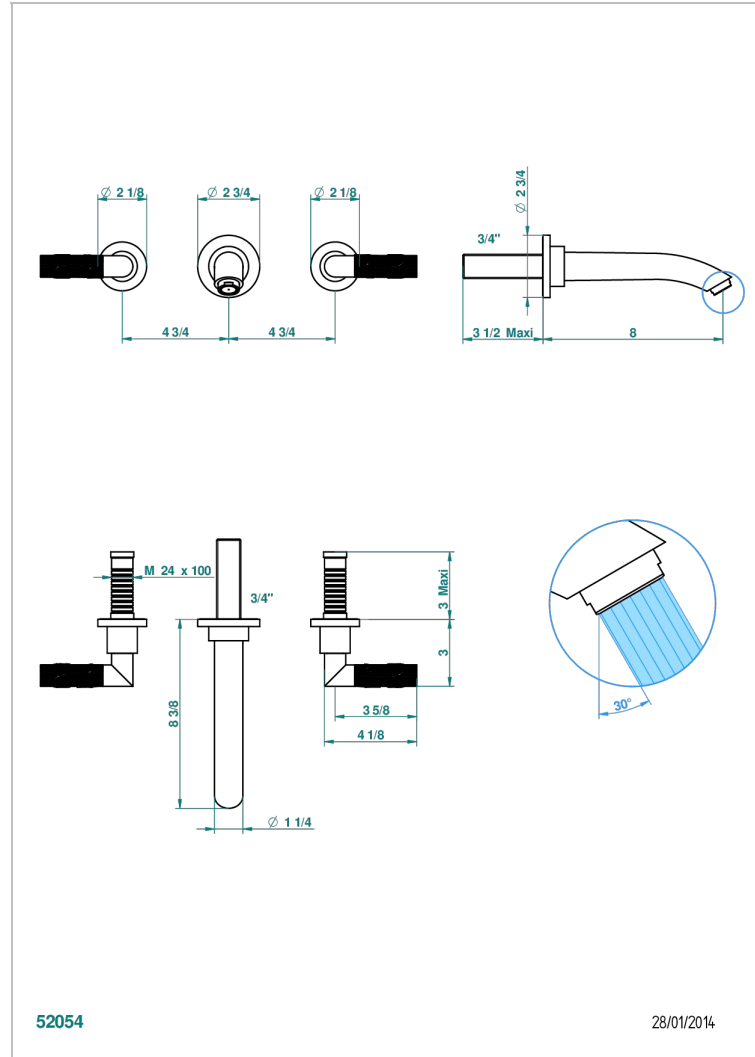

BAMBOU AMBER CRYSTAL

A34-40SGB

Trim only for wall mounted 3-hole basin mixer

52054

28/01/2014

CHARACTERISTIC

- BamboU Amber crystal
- Trim only for wall mounted 3-hole basin mixer

TECHNICAL SPECS

- Recommandé : 3 bars (max. 5 bars) - Advised : 43,5 psi (max. 72 psi)
- 15 l/min à 3 bars (4 gpm at 43.5 psi)

RELATED SKU'S

- Ref. G00-40AC Rough parts for wall mounted 3 hole mixer, cross handle version
- Ref. G00-40AM Rough parts for wall mounted 3 hole mixer, lever handle version