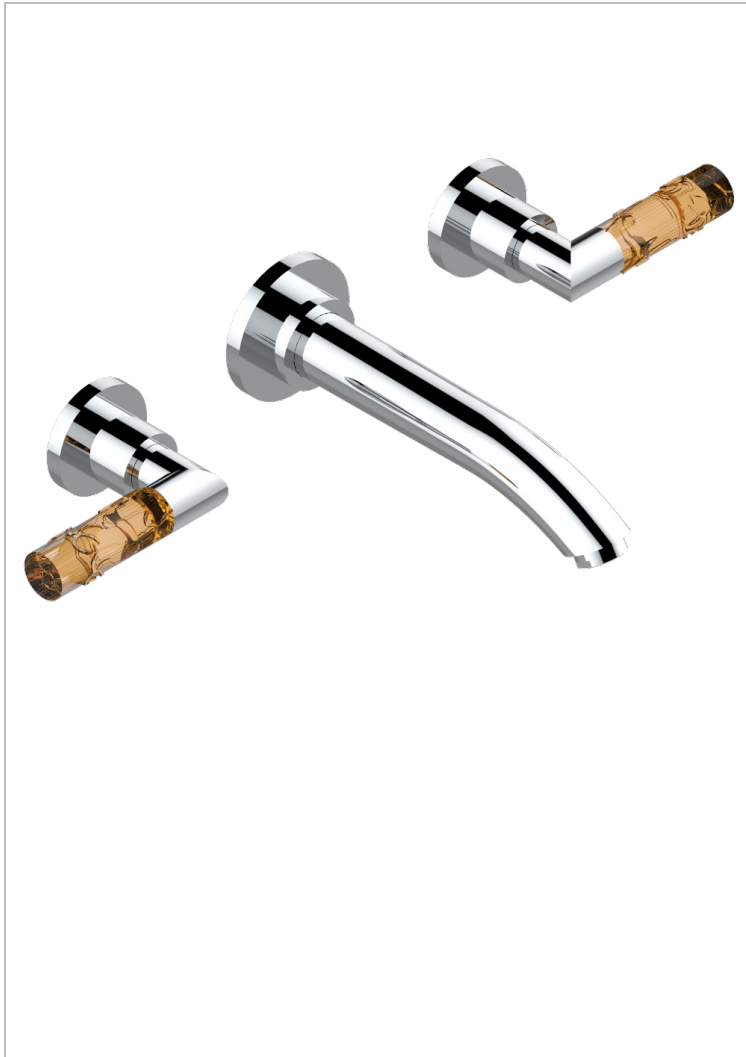

BAMBOU AMBER CRYSTAL

A34-40SGB

Trim only for wall mounted 3-hole basin mixer

52054

28/01/2014

CHARACTERISTIC

- BamboU Amber crystal
- Trim only for wall mounted 3-hole basin mixer

TECHNICAL SPECS

- Recommandé : 3 bars (max. 5 bars) - Advised : 43,5 psi (max. 72 psi)
- 15 l/min à 3 bars (4 gpm at 43.5 psi)

RELATED SKU'S

- Ref. G00-40AC Rough parts for wall mounted 3 hole mixer, cross handle version
- Ref. G00-40AM Rough parts for wall mounted 3 hole mixer, lever handle version

AVAILABLE FINITIONS

Antique nickel - H28
Black ceram - D30
Blush PVD - H62
Brass color PVD - H49
Brown bronze color PVD - F33
Gold color PVD - H52

Graphite PVD - H64
Lacquered light bronze - D01
Matt Umber PVD - H67
Matt blush PVD - H60
Matt brass color PVD - H50
Matt brown bronze color PVD - F34