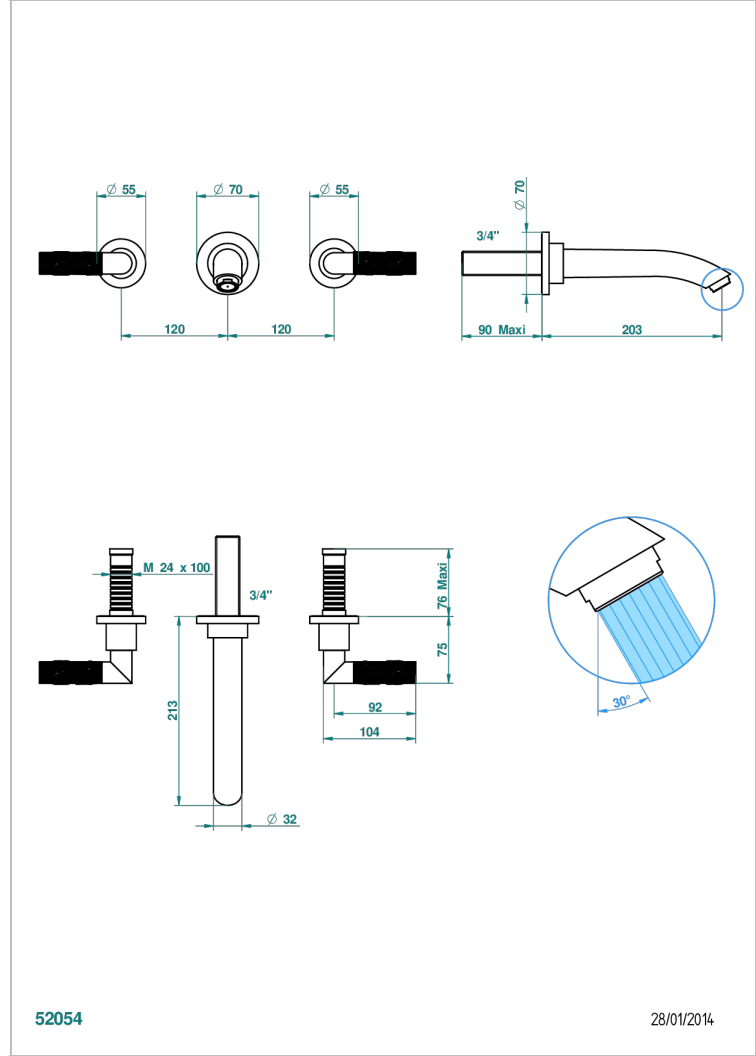

BAMBOU CRISTAL AMBAR

A34-40SGB

Trim only for wall mounted 3-hole basin mixer

THG[®]
PARIS

CARACTERÍSTICAS

- BamboU cristal Ambar
- Trim only for wall mounted 3-hole basin mixer

ESPECIFICACIONES TÉCNICAS

- Recommandé : 3 bars (max. 5 bars) - Advised : 43,5 psi (max. 72 psi)
- 15 l/min à 3 bars (4 gpm at 43.5 psi)

PRODUCTOS RELACIONADOS

- Ref. G00-40AC Rough parts for wall mounted 3 hole mixer, cross handle version
- Ref. G00-40AM Rough parts for wall mounted 3 hole mixer, lever handle version

ACABADOS DISPONIBLES