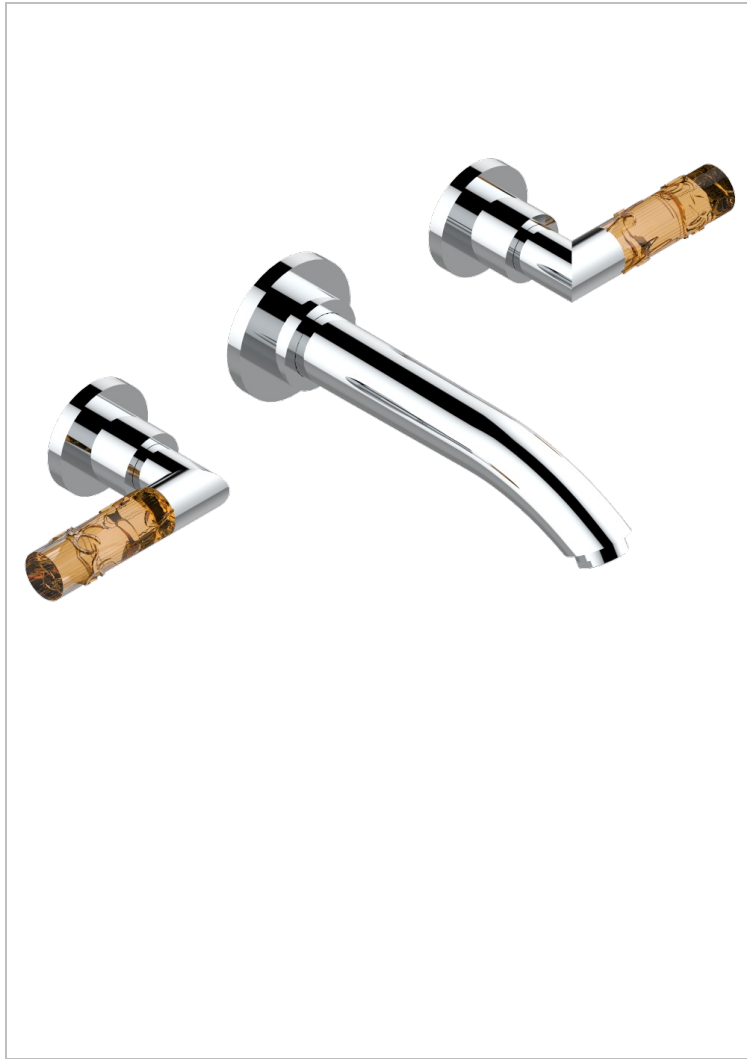

BAMBOU AMBER CRYSTAL

A34-40SGB

Trim only for wall mounted 3-hole basin mixer

52054

28/01/2014

CHARACTERISTIC

- Bambo Amber crystal
- Trim only for wall mounted 3-hole basin mixer

TECHNICAL SPECS

- Recommandé : 3 bars (max. 5 bars) - Advised : 43,5 psi (max. 72 psi)
- 15 l/min à 3 bars (4 gpm at 43.5 psi)

RELATED SKU'S

- Ref. G00-40AC Rough parts for wall mounted 3 hole mixer, cross handle version
- Ref. G00-40AM Rough parts for wall mounted 3 hole mixer, lever handle version

AVAILABLE FINITIONS

Antique nickel - H28
Black ceram - D30
Blush PVD - H62
Brass color PVD - H49
Brown bronze color PVD - F33
Gold color PVD - H52

Graphite PVD - H64
Lacquered light bronze - D01
Matt Umber PVD - H67
Matt blush PVD - H60
Matt brass color PVD - H50
Matt brown bronze color PVD - F34