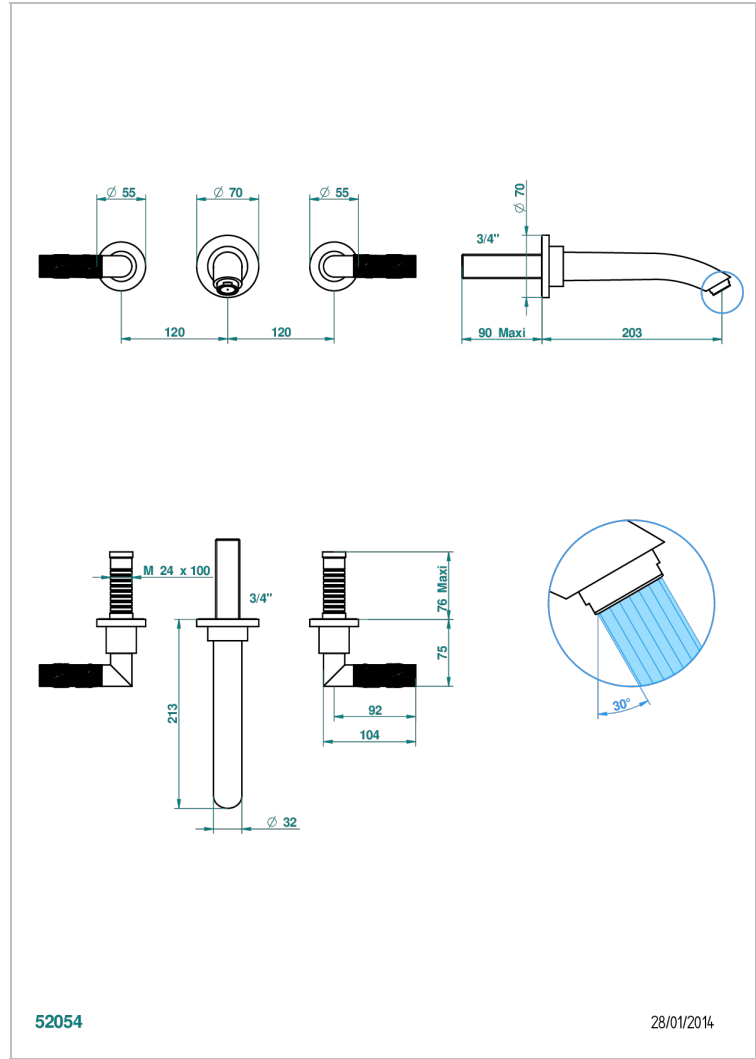

BAMBOU AMBER CRYSTAL

A34-40SGB

Trim only for wall mounted 3-hole basin mixer

52054

28/01/2014

CHARACTERISTIC

- Bambo Amber crystal
- Trim only for wall mounted 3-hole basin mixer

TECHNICAL SPECS

- Recommandé : 3 bars (max. 5 bars) - Advised : 43,5 psi (max. 72 psi)
- 15 l/min à 3 bars (4 gpm at 43.5 psi)

RELATED SKU'S

- Ref. G00-40AC Rough parts for wall mounted 3 hole mixer, cross handle version
- Ref. G00-40AM Rough parts for wall mounted 3 hole mixer, lever handle version