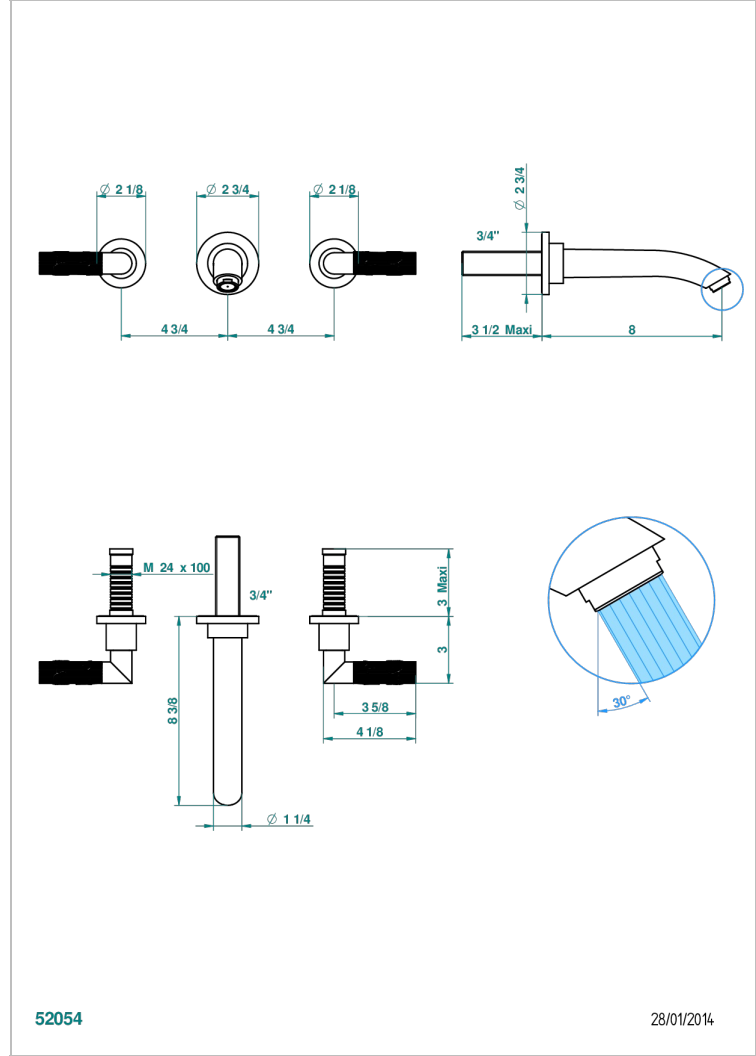

BAMBOU AMBER CRYSTAL

A34-40SGB

Trim only for wall mounted 3-hole basin mixer

CHARACTERISTIC

- BamboU Amber crystal
- Trim only for wall mounted 3-hole basin mixer

TECHNICAL SPECS

- Recommandé : 3 bars (max. 5 bars) - Advised : 43,5 psi (max. 72 psi)
- 15 l/min à 3 bars (4 gpm at 43.5 psi)

RELATED SKU'S

- Ref. G00-40AC Rough parts for wall mounted 3 hole mixer, cross handle version
- Ref. G00-40AM Rough parts for wall mounted 3 hole mixer, lever handle version

AVAILABLE FINITIONS

Antique nickel - H28
Black ceram - D30
Blush PVD - H62
Brass color PVD - H49
Brown bronze color PVD - F33
Gold color PVD - H52