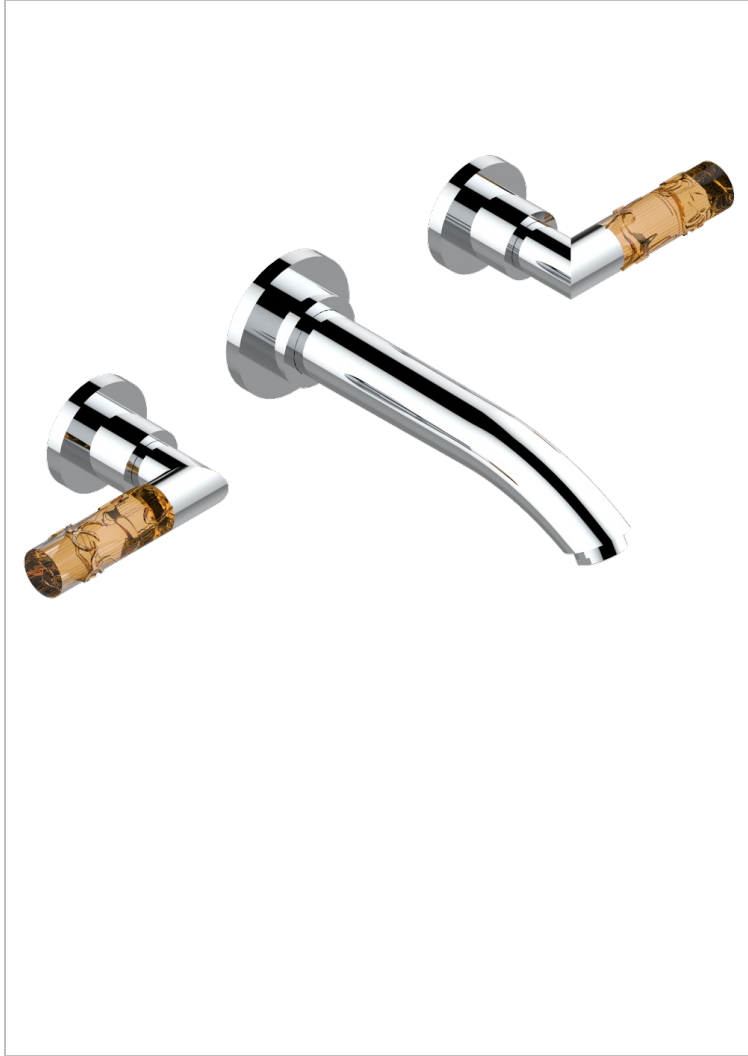

BAMBOU AMBER CRYSTAL

A34-40SGB

Trim only for wall mounted 3-hole basin mixer

CHARACTERISTIC

- BamboU Amber crystal
- Trim only for wall mounted 3-hole basin mixer

TECHNICAL SPECS

- Recommandé : 3 bars (max. 5 bars) - Advised : 43,5 psi (max. 72 psi)
- 15 l/min à 3 bars (4 gpm at 43.5 psi)

RELATED SKU'S

- Ref. G00-40AC Rough parts for wall mounted 3 hole mixer, cross handle version
- Ref. G00-40AM Rough parts for wall mounted 3 hole mixer, lever handle version

AVAILABLE FINITIONS

Antique nickel - H28
Black ceram - D30
Blush PVD - H62
Brass color PVD - H49
Brown bronze color PVD - F33
Gold color PVD - H52

Graphite PVD - H64
Lacquered light bronze - D01
Matt Umber PVD - H67
Matt blush PVD - H60
Matt brass color PVD - H50
Matt brown bronze color PVD - F34

Matt chrome - C02
Matt gold - F07
Matt gold color PVD - H53
Matt graphite PVD - H65
Matt nickel (color finish) - C01
Matt nickel color PVD - H56

Nickel color PVD - H55
Polished chrome (color finish) - A02
Polished chrome / Polished gold (color finish) - G02
Polished gold (color finish) - F01
Polished nickel - B01
Soft gold - F30

Soft matt gold - F31
Umber PVD - H66
Varnished matt antique red copper (color finish) - H07