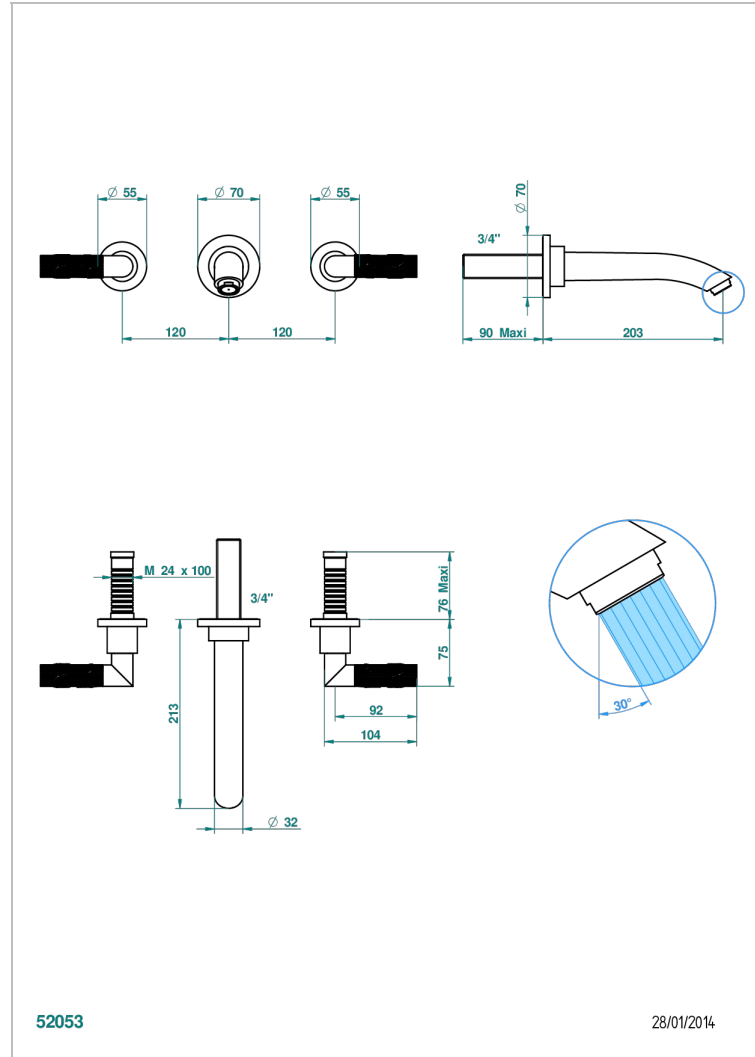

BAMBOU AMBER CRYSTAL

A34-41SGB

Trim for wall mounted 3-hole bath set only

52053

28/01/2014

CHARACTERISTIC

- BamboU Amber crystal
- Trim for wall mounted 3-hole bath set only

TECHNICAL SPECS

- Recommandé : 3 bars (max. 5 bars) - Advised : 43,5 psi (max. 72 psi)
- Bec : 35 l/min à 3 bars
- Spout : 9.26 gpm at 43.5 psi

RELATED SKU'S

- Ref. G00-40AM/US Rough parts for wall set (one counter clockwise and one clockwise cartridges)