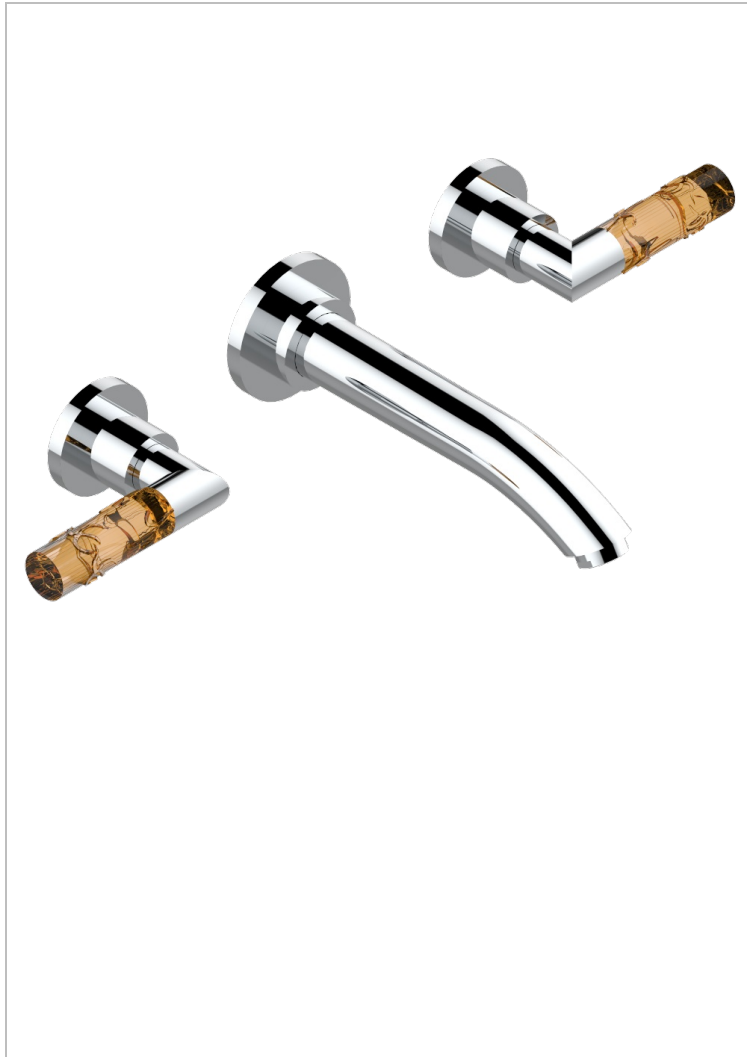

BAMBOU AMBER CRYSTAL

A34-41SGB

Trim for wall mounted 3-hole bath set only

52053

28/01/2014

CHARACTERISTIC

- BamboU Amber crystal
- Trim for wall mounted 3-hole bath set only

TECHNICAL SPECS

- Recommandé : 3 bars (max. 5 bars) - Advised : 43,5 psi (max. 72 psi)
- Bec : 35 l/min à 3 bars
- Spout : 9.26 gpm at 43.5 psi

RELATED SKU'S

- Ref. G00-40AM/US Rough parts for wall set (one counter clockwise and one clockwise cartridges)

AVAILABLE FINITIONS

Black ceram - D30
Blush PVD - H62
Brass color PVD - H49
Brown bronze color PVD - F33
Chrome polished - A02
Chrome polished / gold polished - G02

Copper antique matt, coated - H07
Gold color PVD - H52
Gold mat - F07
Gold polished - F01
Graphite PVD - H64
Light coated bronze - D01

Matt Umber PVD - H67
Matt blush PVD - H60
Matt brass color PVD - H50
Matt brown bronze color PVD - F34
Matt chrome (American satin) - C02
Matt gold color PVD - H53

Matt graphite PVD - H65
Matt nickel (American satin) - C01
Matt nickel color PVD - H56
Nickel antique / Sovereign - H28
Nickel color PVD - H55
Nickel polished - B01