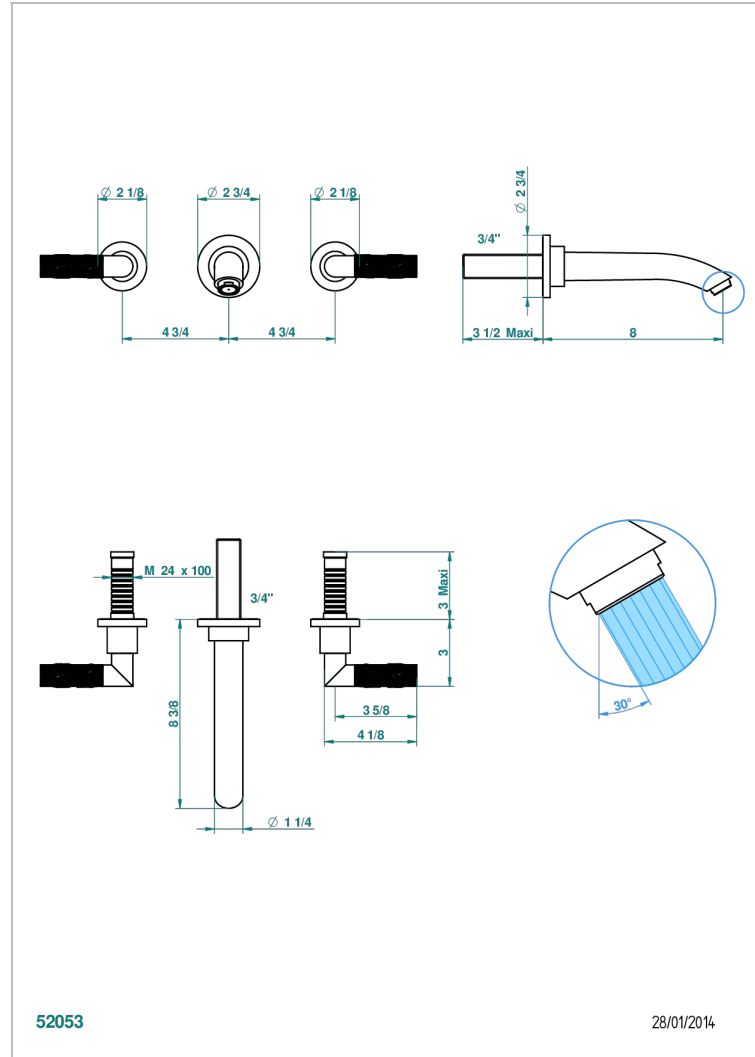

BAMBOU AMBER CRYSTAL

A34-41SGB

Trim for wall mounted 3-hole bath set only

52053

28/01/2014

CHARACTERISTIC

- BamboU Amber crystal
- Trim for wall mounted 3-hole bath set only

TECHNICAL SPECS

- Recommandé : 3 bars (max. 5 bars) - Advised : 43,5 psi (max. 72 psi)
- Bec : 35 l/min à 3 bars
- Spout : 9.26 gpm at 43.5 psi

RELATED SKU'S

- Ref. G00-40AM/US Rough parts for wall set (one counter clockwise and one clockwise cartridges)