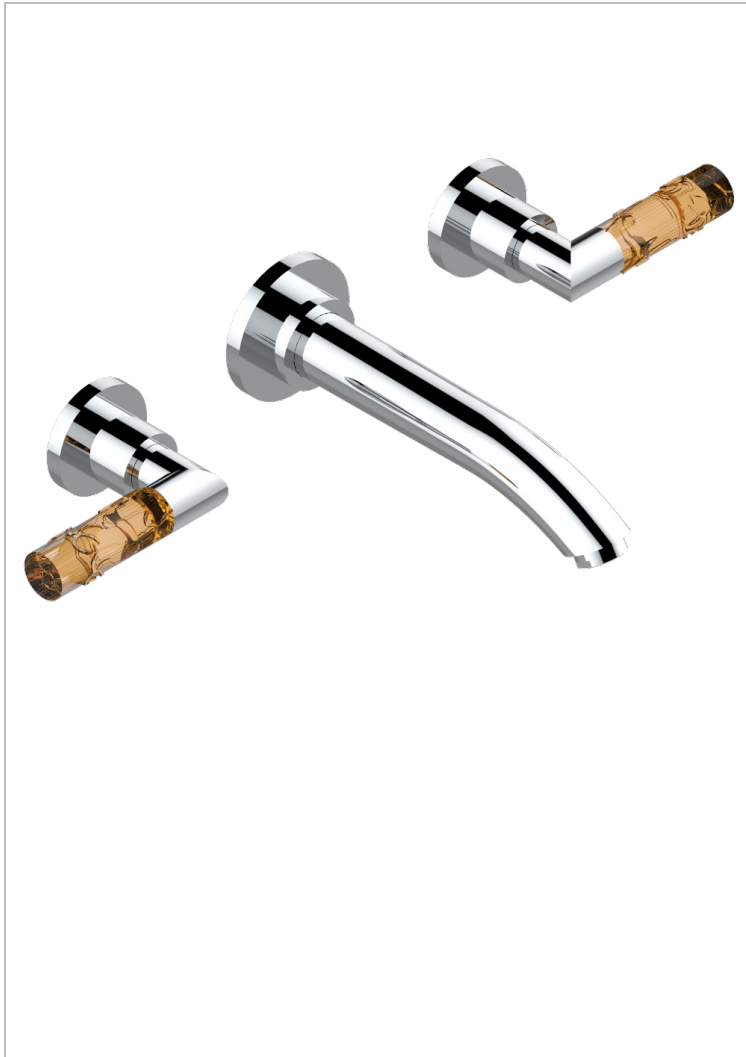

BAMBOU AMBER CRYSTAL

A34-41SGB

Trim for wall mounted 3-hole bath set only

52053

28/01/2014

CHARACTERISTIC

- BamboU Amber crystal
- Trim for wall mounted 3-hole bath set only

TECHNICAL SPECS

- Recommandé : 3 bars (max. 5 bars) - Advised : 43,5 psi (max. 72 psi)
- Bec : 35 l/min à 3 bars
- Spout : 9.26 gpm at 43.5 psi

RELATED SKU'S

- Ref. G00-40AM/US Rough parts for wall set (one counter clockwise and one clockwise cartridges)

AVAILABLE FINITIONS

Black ceram - D30
Blush PVD - H62
Brass color PVD - H49
Brown bronze color PVD - F33
Chrome polished - A02
Chrome polished / gold polished - G02

Copper antique matt, coated - H07
Gold color PVD - H52
Gold mat - F07
Gold polished - F01
Graphite PVD - H64
Light coated bronze - D01

Matt Umber PVD - H67
Matt blush PVD - H60
Matt brass color PVD - H50
Matt brown bronze color PVD - F34
Matt chrome (American satin) - C02
Matt gold color PVD - H53

Matt graphite PVD - H65
Matt nickel (American satin) - C01
Matt nickel color PVD - H56
Nickel antique / Sovereign - H28
Nickel color PVD - H55
Nickel polished - B01