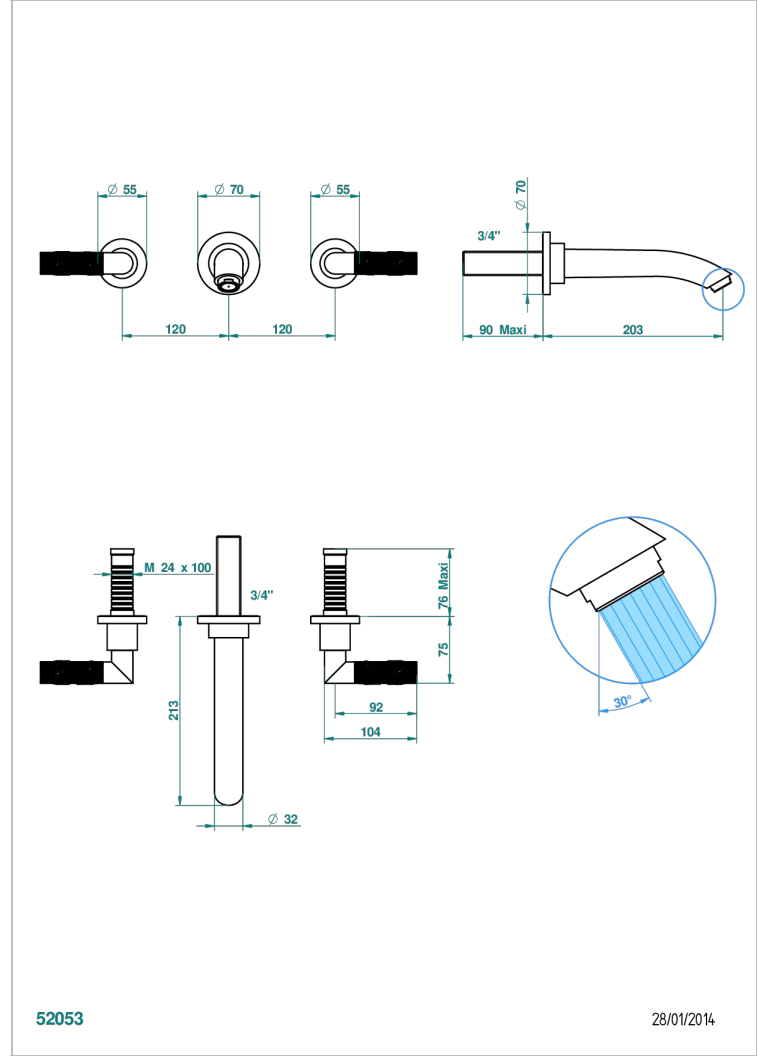

BAMBOU AMBER CRYSTAL

A34-41SGB

Trim only for wall mounted 3-hole bath mixer

THG[®]
PARIS

CHARACTERISTIC

- BamboU Amber crystal
- Trim only for wall mounted 3-hole bath mixer

TECHNICAL SPECS

- Recommandé : 3 bars (max. 5 bars) - Advised : 43,5 psi (max. 72 psi)
- Bec : 35 l/min à 3 bars
- Spout : 9.26 gpm at 43.5 psi

RELATED SKU'S

- Ref. G00-40AC Rough parts for wall mounted 3 hole mixer, cross handle version
- Ref. G00-40AM Rough parts for wall mounted 3 hole mixer, lever handle version

AVAILABLE FINITIONS

Antique nickel - H28
Black ceram - D30
Blush PVD - H62
Brass color PVD - H49
Brown bronze color PVD - F33
Gold color PVD - H52