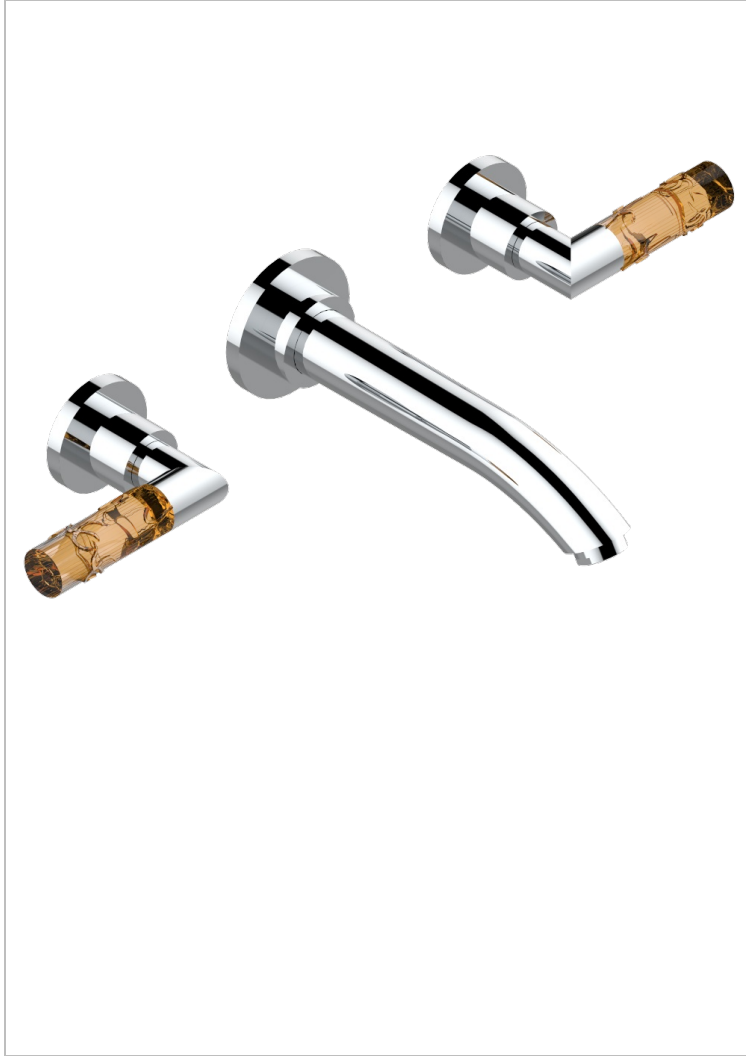

BAMBOU AMBER CRYSTAL

A34-41SGB

Trim only for wall mounted 3-hole bath mixer

THG[®]
PARIS

CHARACTERISTIC

- BamboU Amber crystal
- Trim only for wall mounted 3-hole bath mixer

TECHNICAL SPECS

- Recommandé : 3 bars (max. 5 bars) - Advised : 43,5 psi (max. 72 psi)
- Bec : 35 l/min à 3 bars
- Spout : 9.26 gpm at 43.5 psi

RELATED SKU'S

- Ref. G00-40AC Rough parts for wall mounted 3 hole mixer, cross handle version
- Ref. G00-40AM Rough parts for wall mounted 3 hole mixer, lever handle version

AVAILABLE FINITIONS

Antique nickel - H28
Black ceram - D30
Blush PVD - H62
Brass color PVD - H49
Brown bronze color PVD - F33
Gold color PVD - H52

Graphite PVD - H64
Lacquered light bronze - D01
Matt Umber PVD - H67
Matt blush PVD - H60
Matt brass color PVD - H50
Matt brown bronze color PVD - F34

Matt chrome - C02
Matt gold - F07
Matt gold color PVD - H53
Matt graphite PVD - H65
Matt nickel (color finish) - C01
Matt nickel color PVD - H56

Nickel color PVD - H55
Polished chrome (color finish) - A02
Polished chrome / Polished gold (color finish) - G02
Polished gold (color finish) - F01
Polished nickel - B01
Soft gold - F30

Soft matt gold - F31
Umber PVD - H66
Varnished matt antique red copper (color finish) - H07