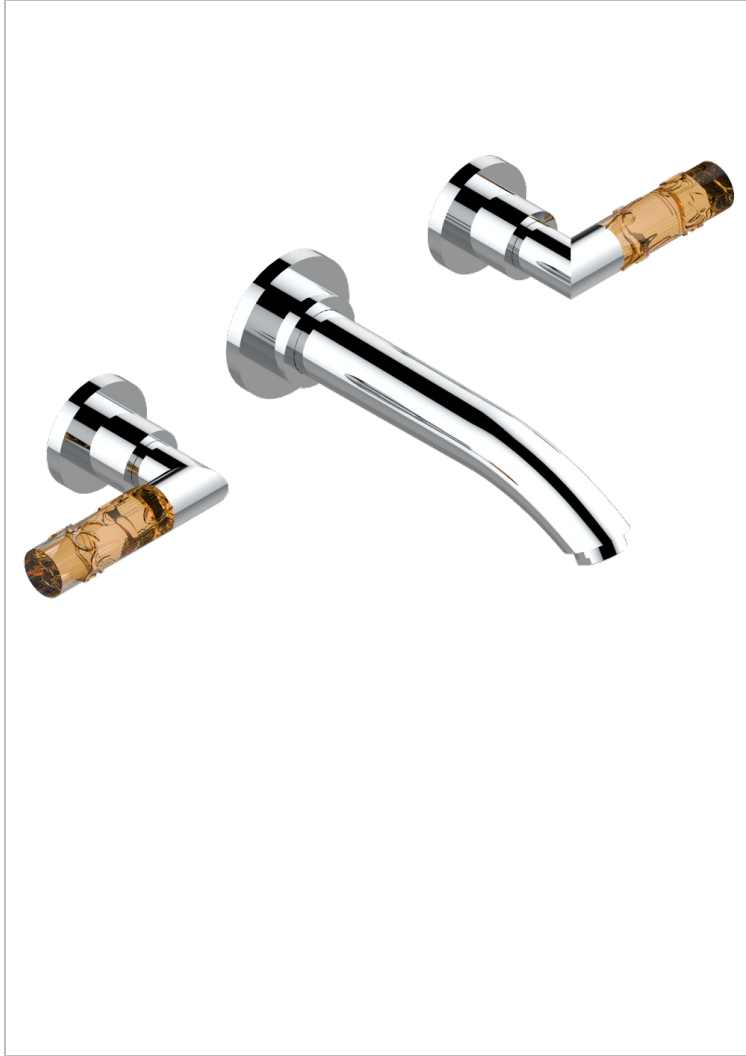

BAMBOU AMBER CRYSTAL

A34-41SGB

Trim only for wall mounted 3-hole bath mixer

CHARACTERISTIC

- BamboU Amber crystal
- Trim only for wall mounted 3-hole bath mixer

TECHNICAL SPECS

- Recommandé : 3 bars (max. 5 bars) - Advised : 43,5 psi (max. 72 psi)
- Bec : 35 l/min à 3 bars
- Spout : 9.26 gpm at 43.5 psi

RELATED SKU'S

- Ref. G00-40AC Rough parts for wall mounted 3 hole mixer, cross handle version
- Ref. G00-40AM Rough parts for wall mounted 3 hole mixer, lever handle version

AVAILABLE FINITIONS

Antique nickel - H28
Black ceram - D30
Blush PVD - H62
Brass color PVD - H49
Brown bronze color PVD - F33
Gold color PVD - H52

Graphite PVD - H64
Lacquered light bronze - D01
Matt Umber PVD - H67
Matt blush PVD - H60
Matt brass color PVD - H50
Matt brown bronze color PVD - F34

Matt chrome - C02
Matt gold - F07
Matt gold color PVD - H53
Matt graphite PVD - H65
Matt nickel (color finish) - C01
Matt nickel color PVD - H56

Nickel color PVD - H55
Polished chrome (color finish) - A02
Polished chrome / Polished gold (color finish) - G02
Polished gold (color finish) - F01
Polished nickel - B01
Soft gold - F30

Soft matt gold - F31
Umber PVD - H66
Varnished matt antique red copper (color finish) - H07