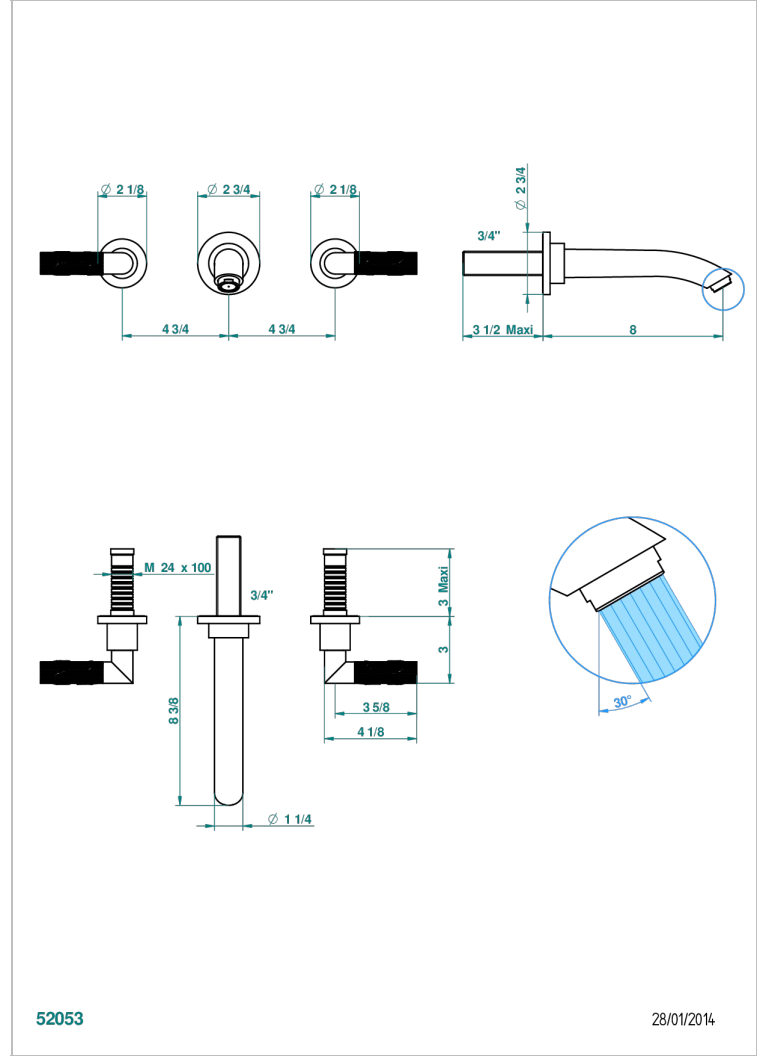

BAMBOU AMBER CRYSTAL

A34-41SGB

Trim only for wall mounted 3-hole bath mixer

CHARACTERISTIC

- BamboU Amber crystal
- Trim only for wall mounted 3-hole bath mixer

TECHNICAL SPECS

- Recommandé : 3 bars (max. 5 bars) - Advised : 43,5 psi (max. 72 psi)
- Bec : 35 l/min à 3 bars
- Spout : 9.26 gpm at 43.5 psi

RELATED SKU'S

- Ref. G00-40AC Rough parts for wall mounted 3 hole mixer, cross handle version
- Ref. G00-40AM Rough parts for wall mounted 3 hole mixer, lever handle version

AVAILABLE FINITIONS

Antique nickel - H28
Black ceram - D30
Blush PVD - H62
Brass color PVD - H49
Brown bronze color PVD - F33
Gold color PVD - H52