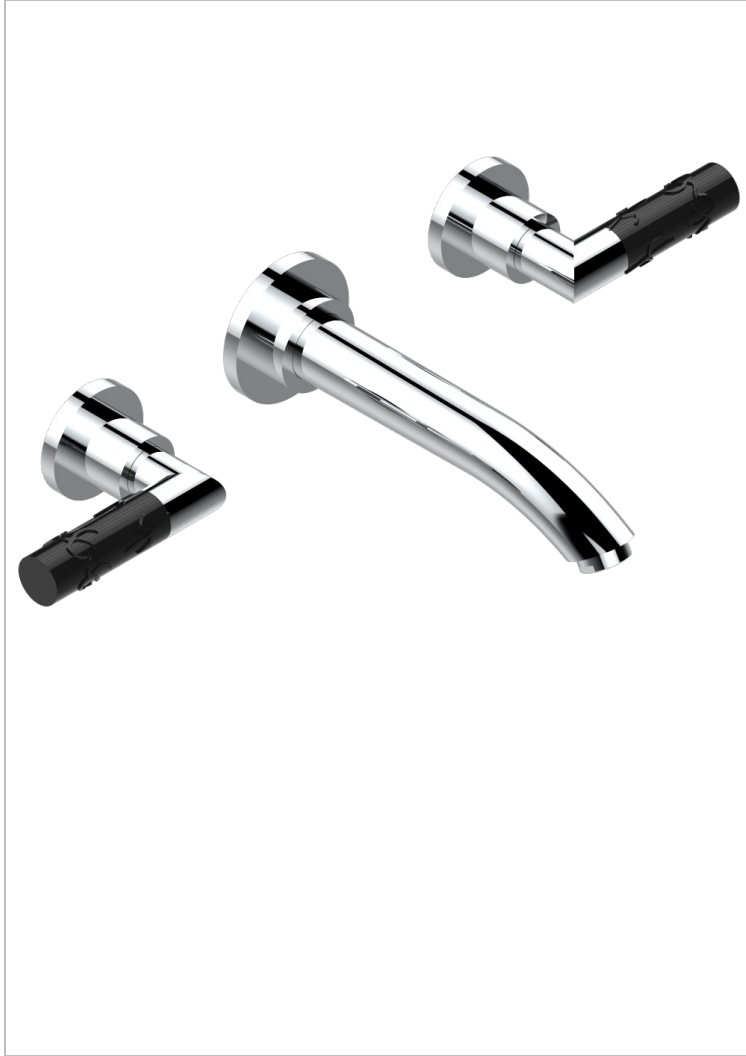

# BAMBOU BLACK CRYSTAL

A33-40SGBUS

Trim for wall mounted 3-hole lavatory set only

THG<sup>®</sup>  
PARIS

52049

28/01/2014

## CHARACTERISTIC

- Bambou Black crystal
- Trim for wall mounted 3-hole lavatory set only

## RELATED SKU'S

- Ref. G00-40AM/US Rough parts for wall set (one counter clockwise and one clockwise cartridges)