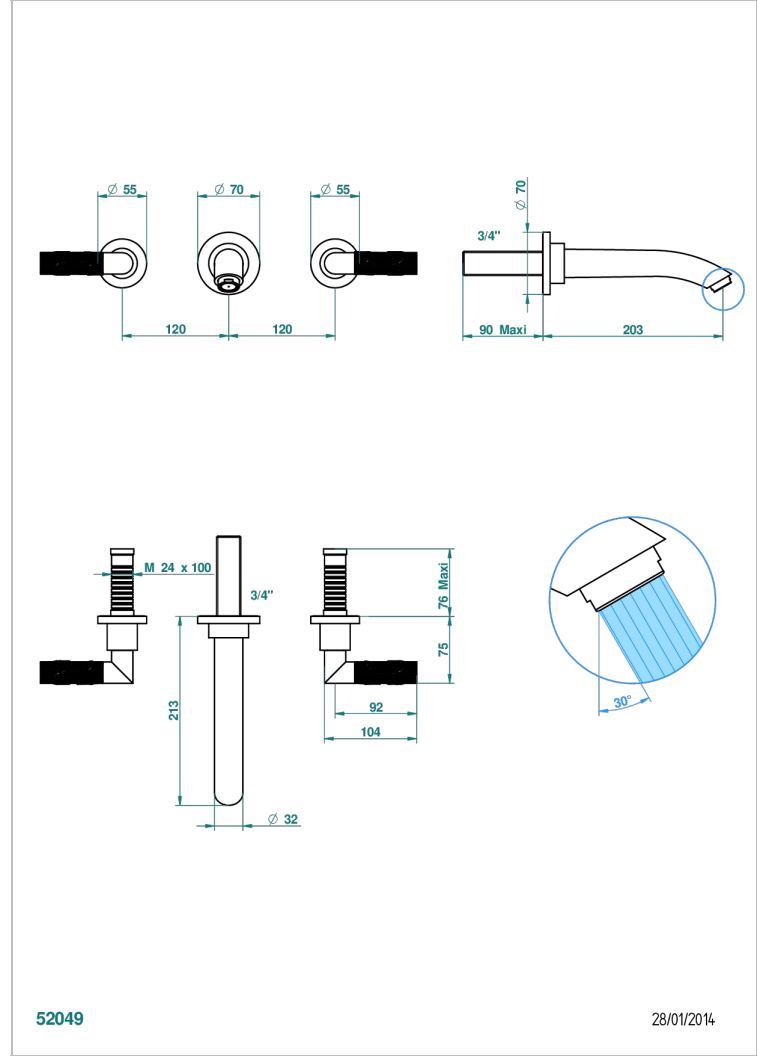

# BAMBOU BLACK CRYSTAL

A33-40SGBUS

Trim for wall mounted 3-hole lavatory set only

THG<sup>®</sup>  
PARIS

52049

28/01/2014

## CHARACTERISTIC

- Bambou Black crystal
- Trim for wall mounted 3-hole lavatory set only

## RELATED SKU'S

- Ref. G00-40AM/US Rough parts for wall set (one counter clockwise and one clockwise cartridges)