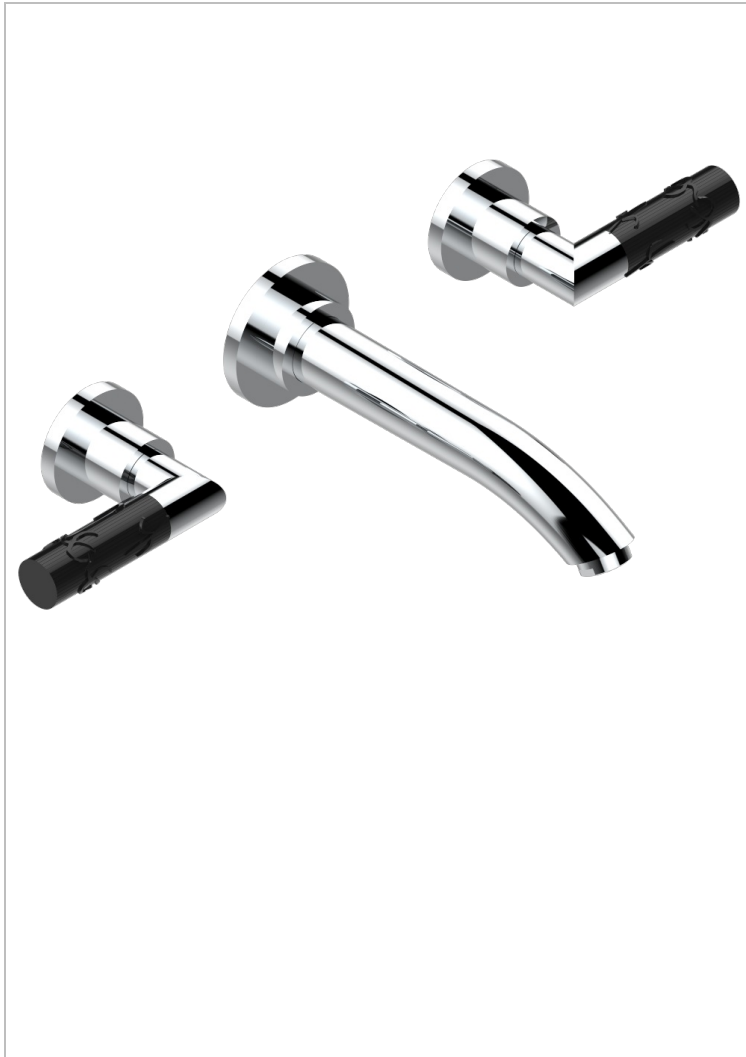

BAMBOU BLACK CRYSTAL

A33-40SGBUS

Trim for wall mounted 3-hole lavatory set only

52049

28/01/2014

CHARACTERISTIC

- BamboU Black crystal
- Trim for wall mounted 3-hole lavatory set only

TECHNICAL SPECS

- Recommandé : 3 bars (max. 5 bars) - Advised : 43,5 psi (max. 72 psi)
- 15 l/min à 3 bars (4 gpm at 43.5 psi)

RELATED SKU'S

- Ref. G00-40AM/US Rough parts for wall set (one counter clockwise and one clockwise cartridges)

AVAILABLE FINITIONS

Black ceram - D30

Blush PVD - H62

Brass color PVD - H49

Brown bronze color PVD - F33

Chrome polished - A02

Chrome polished / gold polished - G02

Copper antique matt, coated - H07

Nickel color PVD - H55

Nickel polished - B01

Soft gold - F30

Soft matt gold - F31

Umber PVD - H66