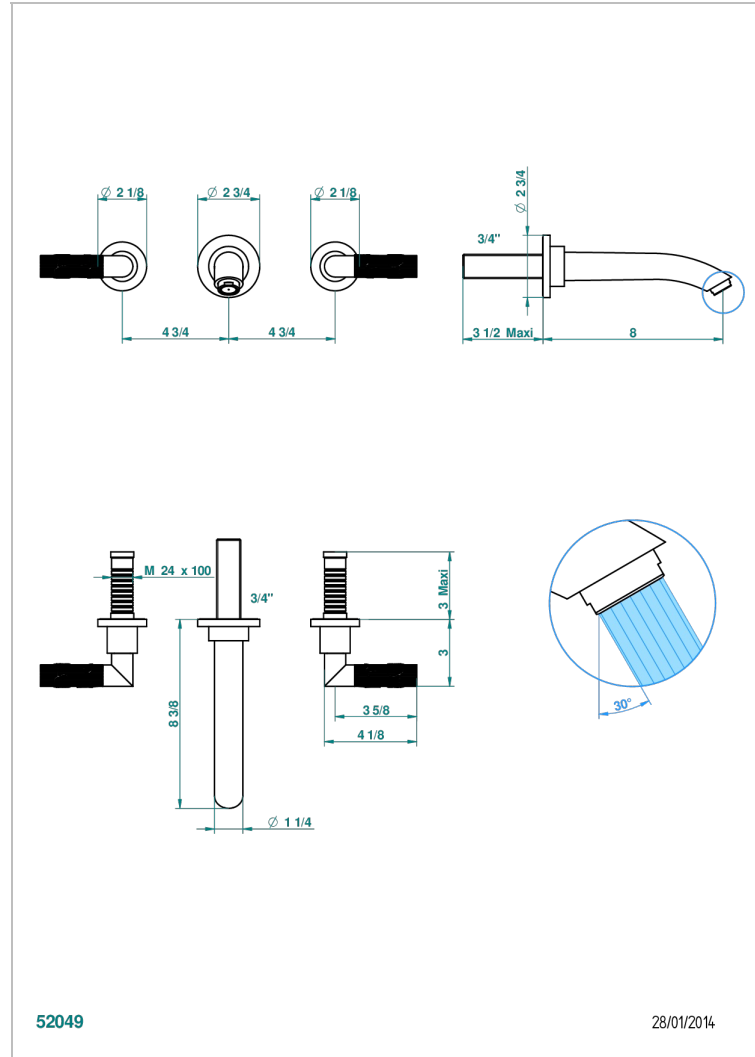

BAMBOU BLACK CRYSTAL

A33-40SGBUS

Trim for wall mounted 3-hole lavatory set only

52049

28/01/2014

CHARACTERISTIC

- BamboU Black crystal
- Trim for wall mounted 3-hole lavatory set only

TECHNICAL SPECS

- Recommandé : 3 bars (max. 5 bars) - Advised : 43,5 psi (max. 72 psi)
- 15 l/min à 3 bars (4 gpm at 43.5 psi)

RELATED SKU'S

- Ref. G00-40AM/US Rough parts for wall set (one counter clockwise and one clockwise cartridges)