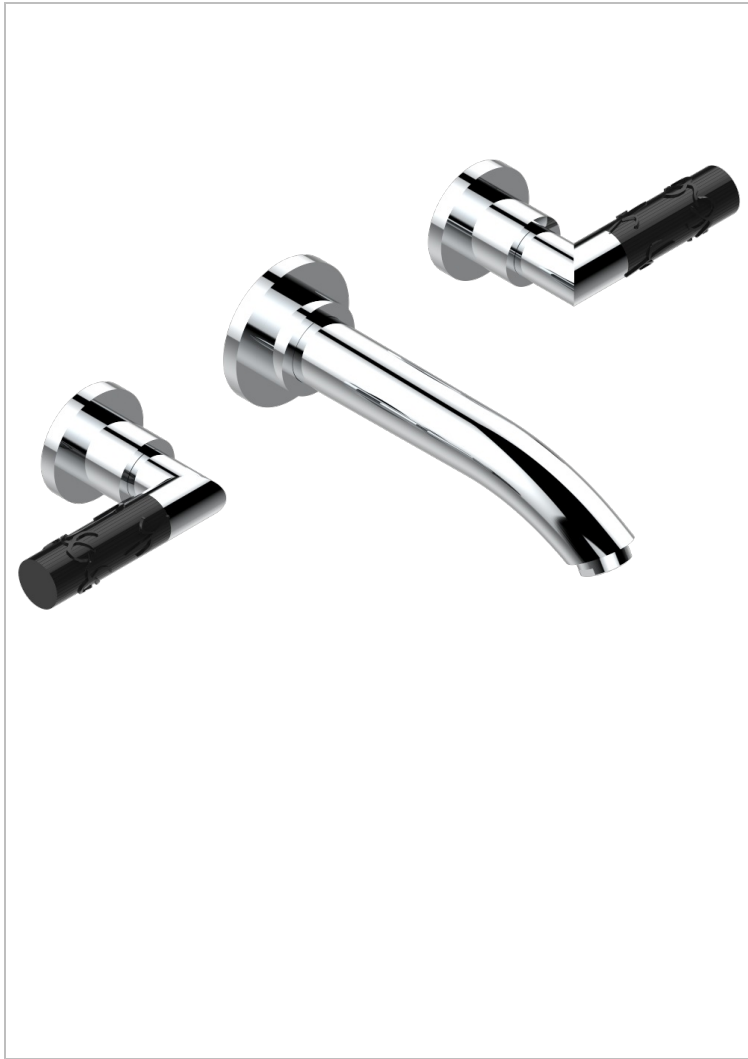

BAMBOU BLACK CRYSTAL

A33-40SGB

Trim only for wall mounted 3-hole basin mixer

52049

28/01/2014

CHARACTERISTIC

- BamboU Black crystal
- Trim only for wall mounted 3-hole basin mixer

TECHNICAL SPECS

- Recommandé : 3 bars (max. 5 bars) - Advised : 43,5 psi (max. 72 psi)
- 15 l/min à 3 bars (4 gpm at 43.5 psi)

RELATED SKU'S

- Ref. G00-40AC Rough parts for wall mounted 3 hole mixer, cross handle version
- Ref. G00-40AM Rough parts for wall mounted 3 hole mixer, lever handle version

AVAILABLE FINITIONS

Antique nickel - H28
Black ceram - D30
Blush PVD - H62
Brass color PVD - H49
Brown bronze color PVD - F33
Gold color PVD - H52

Graphite PVD - H64
Lacquered light bronze - D01
Matt Umber PVD - H67
Matt blush PVD - H60
Matt brass color PVD - H50
Matt brown bronze color PVD - F34