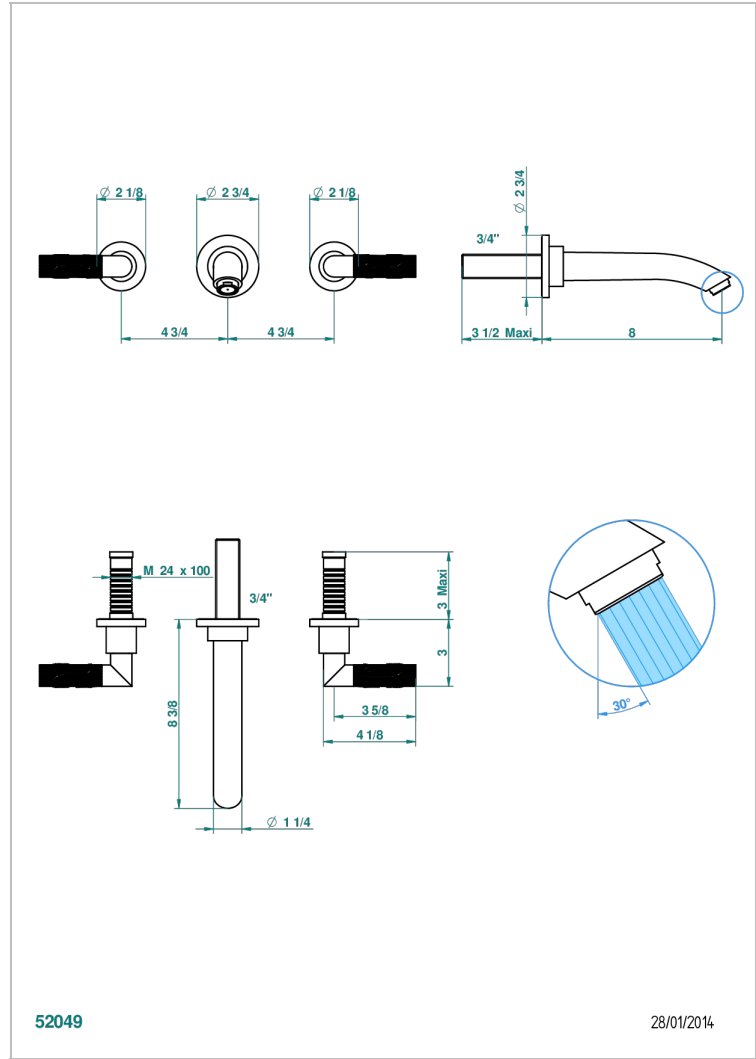

BAMBOU BLACK CRYSTAL

A33-40SGB

Trim only for wall mounted 3-hole basin mixer

52049

28/01/2014

CHARACTERISTIC

- BamboU Black crystal
- Trim only for wall mounted 3-hole basin mixer

TECHNICAL SPECS

- Recommandé : 3 bars (max. 5 bars) - Advised : 43,5 psi (max. 72 psi)
- 15 l/min à 3 bars (4 gpm at 43.5 psi)

RELATED SKU'S

- Ref. G00-40AC Rough parts for wall mounted 3 hole mixer, cross handle version
- Ref. G00-40AM Rough parts for wall mounted 3 hole mixer, lever handle version