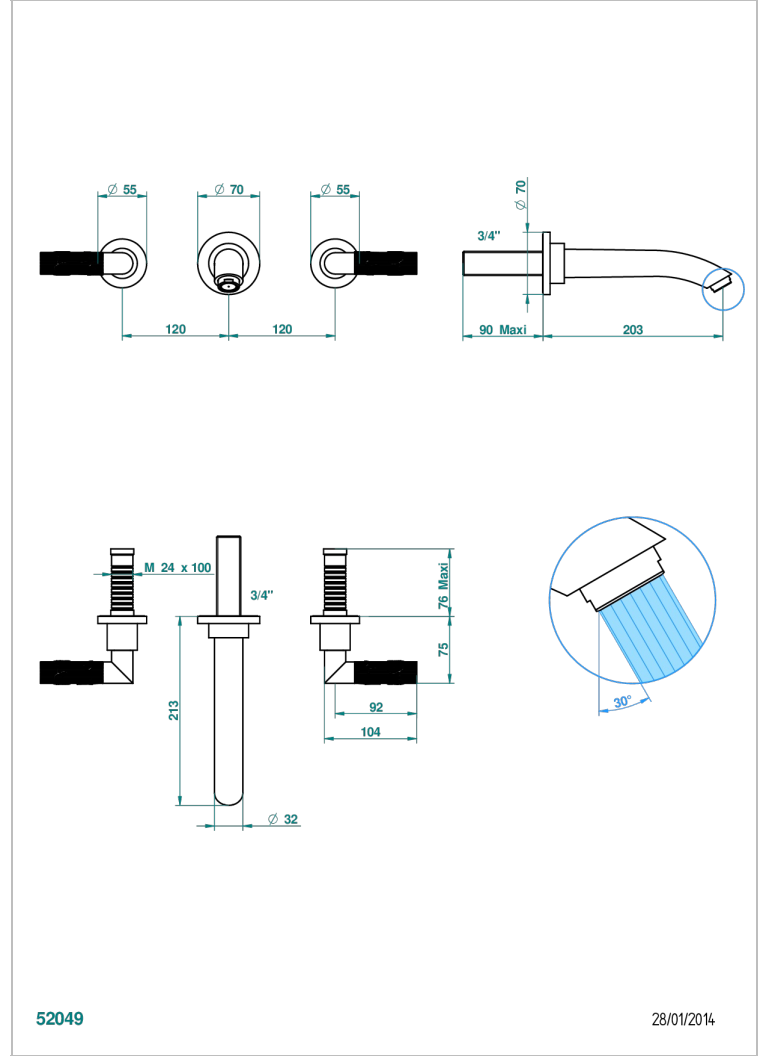

BAMBOU CRISTAL NEGRO

A33-40SGB

Trim only for wall mounted 3-hole basin mixer

THG[®]
PARIS

CARACTERÍSTICAS

- BamboU cristal negro
- Trim only for wall mounted 3-hole basin mixer

ESPECIFICACIONES TÉCNICAS

- Recommandé : 3 bars (max. 5 bars) - Advised : 43,5 psi (max. 72 psi)
- 15 l/min à 3 bars (4 gpm at 43.5 psi)

PRODUCTOS RELACIONADOS

- Ref. G00-40AC Rough parts for wall mounted 3 hole mixer, cross handle version
- Ref. G00-40AM Rough parts for wall mounted 3 hole mixer, lever handle version

ACABADOS DISPONIBLES