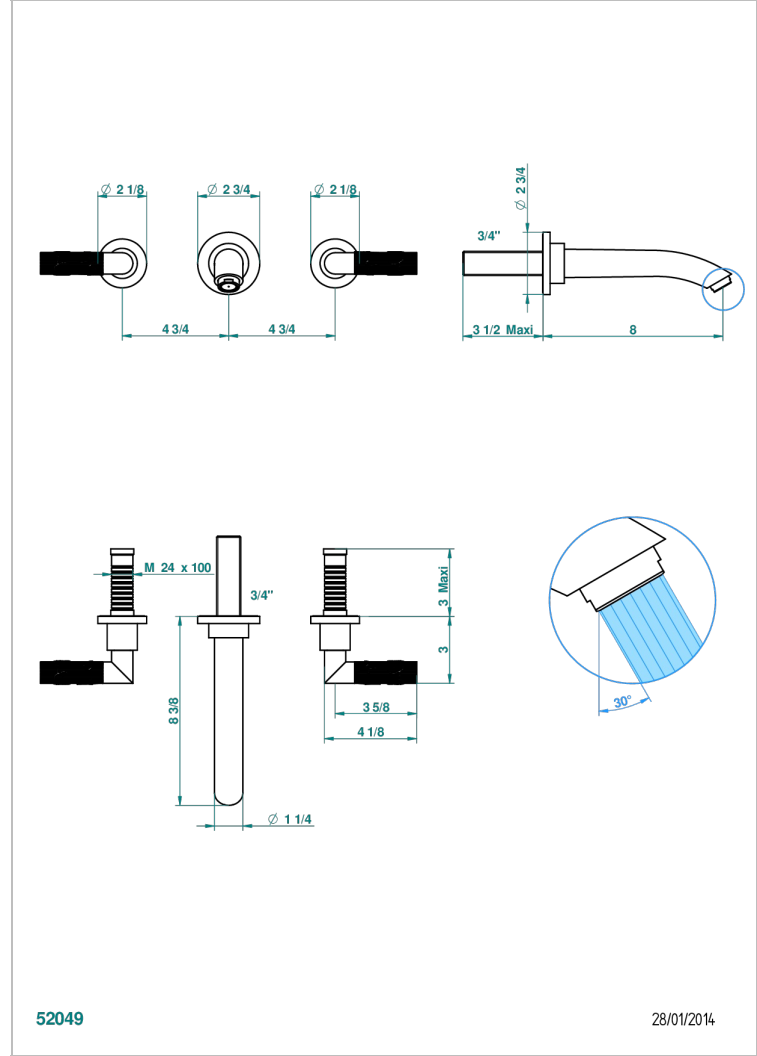

BAMBOU CRISTAL NEGRO

A33-40SGB

Trim only for wall mounted 3-hole basin mixer

THG[®]
PARIS

CARACTERÍSTICAS

- BamboU cristal negro
- Trim only for wall mounted 3-hole basin mixer

ESPECIFICACIONES TÉCNICAS

- Recommandé : 3 bars (max. 5 bars) - Advised : 43,5 psi (max. 72 psi)
- 15 l/min à 3 bars (4 gpm at 43.5 psi)

PRODUCTOS RELACIONADOS

- Ref. G00-40AC Rough parts for wall mounted 3 hole mixer, cross handle version
- Ref. G00-40AM Rough parts for wall mounted 3 hole mixer, lever handle version

ACABADOS DISPONIBLES